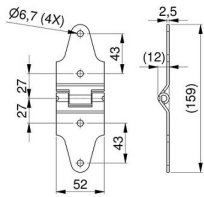

ARTICLE: 10170

Cable drum for residential doors and truck doors
 Material: Aluminium
 Max door weight: 320 kg
 Max cable diameter: 3 mm
 Shaft diameter: 25,4mm
 Max door height: 2860mm at 1/2 safety windings (2200mm at 2 safety windings)
 Offset: 67mm

Factory price: 12.47 € excl. VAT / piece
Weight: 1.48 kg **Shipping class:** Standard

CABLE DRUM M76-3660 SL

ARTICLE: 10180

Cable drum for garage doors and truck doors
 Material: Aluminium
 Max door weight: 320 kg
 Max cable diameter: 3 mm
 Shaft diameter: 25,4mm
 Max door height: 3670 at 1/2 safety windings (3297mm at 2 safety windings)
 Offset: 67mm

ARTICLE: 5683.1

Cable bracket for garage door and truck doors
Material: Galvanised steel
Color: Black

Factory price: 0.60 € excl. VAT / piece
Weight: 0.3 kg **Shipping class:** Standard

ROLLER FOR TRUCK DOORS 27/11/63

ARTICLE: 5609

Material: Galvanised steel
Roller diameter: 27,6 mm
Roller axis diameter: Ø 11mm, L=63mm

Factory price: 1.60 € excl. VAT / piece
Weight: 0.2 kg **Shipping class:** Standard

CENTRE HINGE FOR TRUCK DOORS