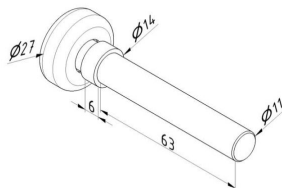

CABLE DRUM M76-2860 SL

ARTICLE: 10170

Cable drum for residential doors and truck doors
Material: Aluminium
Max door weight: 320 kg
Max cable diameter: 3 mm
Shaft diameter: 25,4mm
Max door height: 2860mm at 1/2 safety windings (2200mm at 2 safety windings)
Offset: 67mm

Factory price: 12.47 € excl. VAT / piece
Weight: 1.48 kg **Shipping class:** Standard

CABLE DRUM M76-3660 SL

ARTICLE: 10180

Cable drum for garage doors and truck doors
Material: Aluminium
Max door weight: 320 kg
Max cable diameter: 3 mm
Shaft diameter: 25,4mm
Max door height: 3670 at 1/2 safety windings (3297mm at 2 safety windings)
Offset: 67mm

ARTICLE: 5681.1

Side hinge for truck doors
Material: Galvanised steel
Color: Black

Factory price: 3.11 € excl. VAT / piece
Weight: 0.2 kg **Shipping class:** Standard

CABLE BRACKET

ARTICLE: 5683.1

Cable bracket for garage door and truck doors
Material: Galvanised steel
Color: Black

Factory price: 0.60 € excl. VAT / piece
Weight: 0.04 kg **Shipping class:** Standard

ROLLER FOR TRUCK DOORS 27/11/63

ARTICLE: 5609.1

Material: Galvanised steel
Roller diameter: 27,6 mm
Roller axis diameter: Ø 11mm, L=63mm