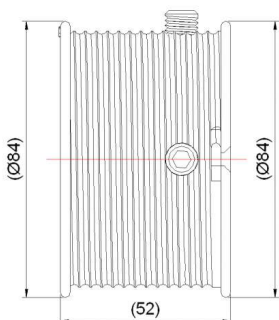

Adjustable top roller for sectional doors with low lintel
 Material: Galvanised steel
 Do rolek z osią 11mm.

Factory price: 1.10 € excl. VAT / piece
Weight: 0.2 kg **Shipping class:** Standard

CABLE DRUM M76-2860 SL

ARTICLE: 10170

Cable drum for residential doors and truck doors
 Material: Aluminium
 Max door weight: 320 kg
 Max cable diameter: 3 mm
 Shaft diameter: 25,4mm
 Max door height: 2860mm at 1/2 safety windings (2200mm at 2 safety windings)
 Offset: 67mm

Factory price: 12.47 € excl. VAT / piece
Weight: 1.48 kg **Shipping class:** Standard

CABLE DRUM M76-3660 SL

ARTICLE: 10180

Cable drum for garage doors and truck doors
 Material: Aluminium
 Max door weight: 320 kg
 Max cable diameter: 3 mm
 Shaft diameter: 25,4mm
 Max door height: 3670 at 1/2 safety windings (3297mm at 2 safety windings)
 Offset: 67mm

ARTICLE: 5609

Material: Galvanised steel
Roller diameter: 27,6 mm
Roller axis diameter: Ø 11mm, L=63mm

Factory price: 1.60 € excl. VAT / piece
Weight: 0.2 kg **Shipping class:** Standard

CENTRE HINGE FOR TRUCK DOORS