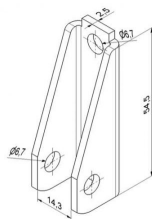

ARTICLE: 10170

Cable drum for residential doors and truck doors
 Material: Aluminium
 Max door weight: 320 kg
 Max cable diameter: 3 mm
 Shaft diameter: 25,4mm
 Max door height: 2860mm at 1/2 safety windings (2200mm at 2 safety windings)
 Offset: 67mm

Factory price: 12.47 € excl. VAT / piece
Weight: 1.48 kg **Shipping class:** Standard

CABLE DRUM M76-3660 SL

ARTICLE: 10180

Cable drum for garage doors and truck doors
 Material: Aluminium
 Max door weight: 320 kg
 Max cable diameter: 3 mm
 Shaft diameter: 25,4mm
 Max door height: 3670 at 1/2 safety windings (3297mm at 2 safety windings)
 Offset: 67mm

SIDE HINGE FOR TRUCK DOORS

ARTICLE: 5681.1

Side hinge for truck doors
Material: Galvanised steel
Color: Black

Factory price: 3.11 € excl. VAT / piece
Weight: 0.2 kg **Shipping class:** Standard

CABLE BRACKET

ARTICLE: 5609

Material: Galvanised steel
Roller diameter: 27,6 mm
Roller axis diameter: Ø 11mm, L=63mm

Factory price: 1.60 € excl. VAT / piece
Weight: 0.2 kg **Shipping class:** Standard

CENTRE HINGE FOR TRUCK DOORS