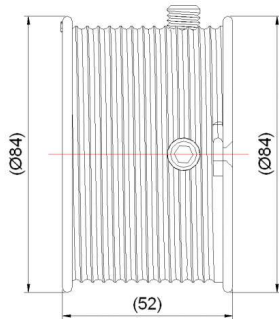

ARTICLES FOR TRUCK DOORS

TOP ROLLER BRACKET

ARTICLE: 5043.1

Adjustable top roller for sectional doors with low lintel
Material: Galvanised steel
Do rolek z osią 11mm.

Factory price: 1.10 € excl. VAT / piece
Weight: 0.00 kg **Shipping class:** Standard

CABLE DRUM M76-2860 SL

ARTICLE: 10170

Cable drum for residential doors and truck doors
Material: Aluminium
Max door weight: 320 kg
Max cable diameter: 3 mm
Shaft diameter: 25,4mm
Max door height: 2860mm at 1/2 safety windings (2200mm at 2 safety windings)
Offset: 67mm

Factory price: 12.47 € excl. VAT / piece
Weight: 1.48 kg **Shipping class:** Standard

CABLE DRUM M76-3660 SL

ARTICLE: 10180

Cable drum for garage doors and truck doors
Material: Aluminium
Max door weight: 320 kg
Max cable diameter: 3 mm
Shaft diameter: 25,4mm
Max door height: 3670 at 1/2 safety windings (3297mm at 2 safety windings)
Offset: 67mm

Factory price: 0.60 € excl. VAT / piece
Weight: 0.04 kg **Shipping class:** Standard

ROLLER FOR TRUCK DOORS 27/11/63

ARTICLE: 5609.1

Material: Galvanised steel
Roller diameter: 27,6 mm
Roller axis diameter: Ø 11mm, L=63mm