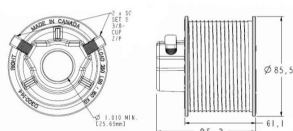

Adjustable top roller for sectional doors with low lintel
 Material: Galvanised steel
 Do rolek z osią 11mm.

Factory price: 1.10 € excl. VAT / piece
Weight: 0.2 kg **Shipping class:** Standard

CABLE DRUM M76-2860 SL

ARTICLE: 10170

Cable drum for residential doors and truck doors
 Material: Aluminium
 Max door weight: 320 kg
 Max cable diameter: 3 mm
 Shaft diameter: 25,4mm
 Max door height: 2860mm at 1/2 safety windings (2200mm at 2 safety windings)
 Offset: 67mm

Factory price: 12.47 € excl. VAT / piece
Weight: 1.48 kg **Shipping class:** Standard

CABLE DRUM M76-3660 SL

ARTICLE: 10180

Cable drum for garage doors and truck doors
 Material: Aluminium
 Max door weight: 320 kg
 Max cable diameter: 3 mm
 Shaft diameter: 25,4mm
 Max door height: 3670 at 1/2 safety windings (3297mm at 2 safety windings)
 Offset: 67mm