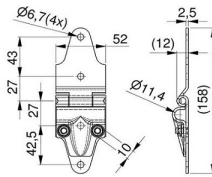

SIDE HINGE FOR TRUCK DOORS

ARTICLE: 5681.1

Side hinge for truck doors
Material: Galvanised steel
Color: Black

Factory price: 3.11 € excl. VAT / piece
Weight: 0.2 kg **Shipping class:** Standard