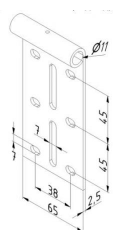

ARTICLES FOR TRUCK DOORS

Articles for truck doors Schmitz Krone Wielton trailers. Available: steel roller, trailer gate lock, cable attachment console, side hinge, middle hinge

TOP ROLLER BRACKET

ARTICLE: 5043.1

Adjustable top roller for sectional doors with low lintel
 Material: Galvanised steel
 Do rolek z osią 11mm.

Factory price: 1.10 € excl. VAT / piece
Weight: 0.2 kg **Shipping class:** Standard

CABLE DRUM M76-2860 SL

ARTICLE: 10170

Cable drum for residential doors and truck doors
 Material: Aluminium
 Max door weight: 320 kg
 Max cable diameter: 3 mm
 Shaft diameter: 25,4mm
 Max door height: 2860mm at 1/2 safety windings (2200mm at 2 safety windings)
 Offset: 67mm

Factory price: 12.47 € excl. VAT / piece
Weight: 1.48 kg **Shipping class:** Standard

CABLE DRUM M76-3660 SL

ARTICLE: 10180

Cable drum for garage doors and truck doors
 Material: Aluminium
 Max door weight: 320 kg
 Max cable diameter: 3 mm
 Shaft diameter: 25,4mm
 Max door height: 3670 at 1/2 safety windings (3297mm at 2 safety windings)
 Offset: 67mm