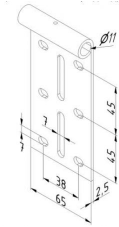

ARTICLES FOR TRUCK DOORS

TOP ROLLER BRACKET

ARTICLE: 5043.1

Adjustable top roller for sectional doors with low lintel
Material: Galvanised steel
Do rolek z osią 11mm.

Factory price: 1.10 € excl. VAT / piece
Weight: 0.00 kg **Shipping class:** Standard

CABLE DRUM M76-2860 SL

ARTICLE: 10170

Cable drum for residential doors and truck doors
Material: Aluminium
Max door weight: 320 kg
Max cable diameter: 3 mm
Shaft diameter: 25,4mm
Max door height: 2860mm at 1/2 safety windings (2200mm at 2 safety windings)
Offset: 67mm

Factory price: 12.47 € excl. VAT / piece
Weight: 1.48 kg **Shipping class:** Standard

CABLE DRUM M76-3660 SL

ARTICLE: 10180

Cable drum for garage doors and truck doors
Material: Aluminium
Max door weight: 320 kg
Max cable diameter: 3 mm
Shaft diameter: 25,4mm
Max door height: 3670 at 1/2 safety windings (3297mm at 2 safety windings)
Offset: 67mm

Factory price: 0.60 € excl. VAT / piece
Weight: 0.04 kg **Shipping class:** Standard

ROLLER FOR TRUCK DOORS 27/11/63

ARTICLE: 5609.1

Material: Galvanised steel
Roller diameter: 27,6 mm
Roller axis diameter: Ø 11mm, L=63mm