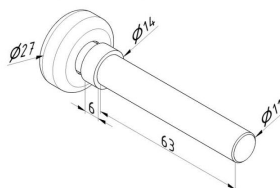

ROLLER FOR TRUCK DOORS 27/11/63

ARTICLE: 5609

Material: Galvanised steel
Roller diameter: 27,6 mm
Roller axis diameter: Ø 11mm, L=63mm

Factory price: 1.60 € excl. VAT / piece
Weight: 0.2 kg **Shipping class:** Standard