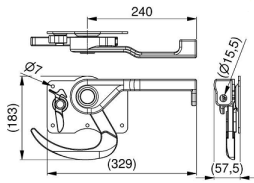

CABLE DRUM M76-2860 SL

ARTICLE: 10170

Cable drum for residential doors and truck doors
Material: Aluminium
Max door weight: 320 kg
Max cable diameter: 3 mm
Shaft diameter: 25,4mm
Max door height: 2860mm at 1/2 safety windings (2200mm at 2 safety windings)
Offset: 67mm

Factory price: 12.47 € excl. VAT / piece
Weight: 1.48 kg **Shipping class:** Standard

CABLE DRUM M76-3660 SL

ARTICLE: 10180

Cable drum for garage doors and truck doors
Material: Aluminium
Max door weight: 320 kg
Max cable diameter: 3 mm
Shaft diameter: 25,4mm
Max door height: 3670 at 1/2 safety windings (3297mm at 2 safety windings)
Offset: 67mm

Factory price: 15.99 € excl. VAT / piece
Weight: 0.88 kg **Shipping class:** Standard

TRUCK DOOR LOCK KEEP

ARTICLE: K.1

Truck door lock keep
Material: Cast steel
To be used with article 25224-H

Factory price: 17.71 € excl. VAT / piece
Weight: 0.67 kg **Shipping class:** Standard

Factory price: 0.60 € excl. VAT / piece
Weight: 0.04 kg **Shipping class:** Standard

ROLLER FOR TRUCK DOORS 27/11/63

ARTICLE: 5609.1

Material: Galvanised steel
Roller diameter: 27,6 mm
Roller axis diameter: Ø 11mm, L=63mm