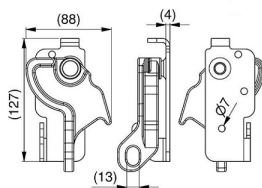

TRUCK DOOR LOCK KEEP

ARTICLE: K.1

Truck door lock keep
Material: Cast steel
To be used with article 25224-H

Factory price: 17.71 € excl. VAT / piece
Weight: 0.67 kg **Shipping class:** Standard