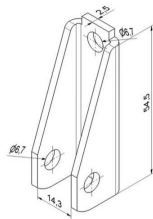

CABLE DRUM M76-2860 SL

ARTICLE: 10170

Cable drum for residential doors and truck doors
Material: Aluminium
Max door weight: 320 kg
Max cable diameter: 3 mm
Shaft diameter: 25,4mm
Max door height: 2860mm at 1/2 safety windings (2200mm at 2 safety windings)
Offset: 67mm

Factory price: 12.47 € excl. VAT / piece
Weight: 1.48 kg **Shipping class:** Standard

CABLE DRUM M76-3660 SL

ARTICLE: 10180

Cable drum for garage doors and truck doors
Material: Aluminium
Max door weight: 320 kg
Max cable diameter: 3 mm
Shaft diameter: 25,4mm
Max door height: 3670 at 1/2 safety windings (3297mm at 2 safety windings)
Offset: 67mm

ARTICLE: 5681.1

Side hinge for truck doors
Material: Galvanised steel
Color: Black

Factory price: 3.11 € excl. VAT / piece
Weight: 0.2 kg **Shipping class:** Standard

CABLE BRACKET

ARTICLE: 5683.1

Cable bracket for garage door and truck doors
Material: Galvanised steel
Color: Black

Factory price: 0.60 € excl. VAT / piece
Weight: 0.04 kg **Shipping class:** Standard

ROLLER FOR TRUCK DOORS 27/11/63

ARTICLE: 5609.1

Material: Galvanised steel
Roller diameter: 27,6 mm
Roller axis diameter: Ø 11mm, L=63mm