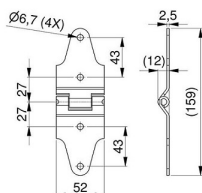

CENTRE HINGE FOR TRUCK DOORS

ARTICLE: 5682.1

Centre hinge for truck doors
Material: Galvanised steel
Color: Black

Factory price: 2.20 € excl. VAT / piece
Weight: 0.15 kg **Shipping class:** Standard