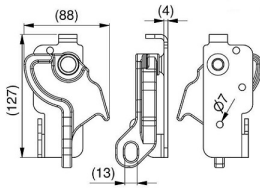

TRUCK DOOR LOCK KEEP

ARTICLE: K

Truck door lock keep
Material: Cast steel
To be used with article 25224-H

Factory price: 17.71 € excl. VAT / piece
Weight: 0.3 kg **Shipping class:** Standard