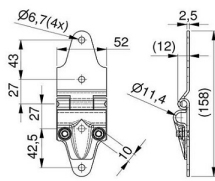

CABLE DRUM M76-2860 SL

ARTICLE: 10170

Cable drum for residential doors and truck doors
Material: Aluminium
Max door weight: 320 kg
Max cable diameter: 3 mm
Shaft diameter: 25,4mm
Max door height: 2860mm at 1/2 safety windings (2200mm at 2 safety windings)
Offset: 67mm

Factory price: 12.47 € excl. VAT / piece
Weight: 1.48 kg **Shipping class:** Standard

CABLE DRUM M76-3660 SL

ARTICLE: 10180

Cable drum for garage doors and truck doors
Material: Aluminium
Max door weight: 320 kg
Max cable diameter: 3 mm
Shaft diameter: 25,4mm
Max door height: 3670 at 1/2 safety windings (3297mm at 2 safety windings)
Offset: 67mm

TRUCK DOOR LOCK

ARTICLE: H.1

Truck door lock
Material: Cast steel
To be used with article 25224-K

Factory price: 59.00 € excl. VAT / piece
Weight: 2.96 kg **Shipping class:** Standard

SIDE HINGE FOR TRUCK DOORS

Factory price: 0.60 € excl. VAT / piece
Weight: 0.04 kg **Shipping class:** Standard

ROLLER FOR TRUCK DOORS 27/11/63

ARTICLE: 5609.1

Material: Galvanised steel
Roller diameter: 27,6 mm
Roller axis diameter: Ø 11mm, L=63mm