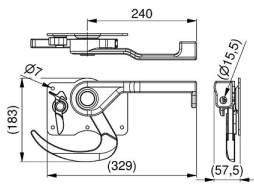

TRUCK DOOR LOCK

ARTICLE: H

Truck door lock
Material: Cast steel
To be used with article 25224-K

Factory price: 59.00 € excl. VAT / piece
Weight: 0.3 kg **Shipping class:** Standard