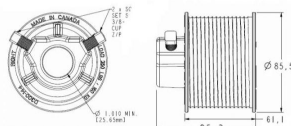

ARTICLES FOR TRUCK DOORS

TOP ROLLER BRACKET

ARTICLE: 5043.1

Adjustable top roller for sectional doors with low lintel
Material: Galvanised steel
Do rolek z osią 11mm.

Factory price: 1.10 € excl. VAT / piece
Weight: 0.00 kg **Shipping class:** Standard

CABLE DRUM M76-2860 SL

ARTICLE: 10170

Cable drum for residential doors and truck doors
Material: Aluminium
Max door weight: 320 kg
Max cable diameter: 3 mm
Shaft diameter: 25,4mm
Max door height: 2860mm at 1/2 safety windings (2200mm at 2 safety windings)
Offset: 67mm

Factory price: 12.47 € excl. VAT / piece
Weight: 1.48 kg **Shipping class:** Standard

CABLE DRUM M76-3660 SL

ARTICLE: 10180

Cable drum for garage doors and truck doors
Material: Aluminium
Max door weight: 320 kg
Max cable diameter: 3 mm
Shaft diameter: 25,4mm
Max door height: 3670 at 1/2 safety windings (3297mm at 2 safety windings)
Offset: 67mm