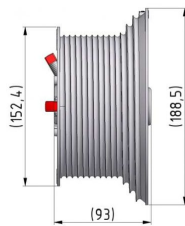

CABLE DRUM M134-1375 HL

ARTICLE: 10060

Cable drum for industrial door with high lift

Material: Aluminium

Max weight: 454 kg

Max cable diameter: 5 mm

Shaft diameter : 25,4mm (1 inch)

Maks. HL:1380mm at 1/2 safety winding (570mm at 2 safety windings)

Offset: 111mm

Factory price: 27.41 € excl. VAT / piece

Weight: 1.82 kg **Shipping class:** Standard