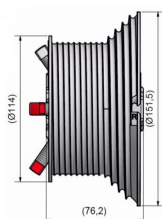

CABLE DRUM M102-1375 HL

ARTICLE: 10050

Cable drum for industrial door with high lift
Material: Aluminium
Max weight: 250 kg
Max cable diameter: 4 mm
Shaft diameter : 25,4mm (1 inch)
Maks. HL:1375mm at 1/2 safety winding (740mm at 2 safety windings)
Offset: 86mm

Factory price: 13.76 € excl. VAT / piece
Weight: 1.03 kg **Shipping class:** Standard