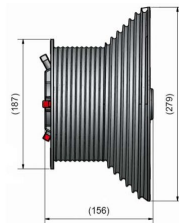

CABLE DRUM M162-4165 HL

ARTICLE: 11104

Cable drum for industrial door with high lift
Material: Aluminium
Max weight: 728 kg
Max cable diameter: 6 mm
Shaft diameter : 31,75mm(1,25 inch)
Maks. HL:4200mm at 1/2 safety winding (2940mm at 2 safety windings)
Offset: 152mm

Factory price: 0.00 € excl. VAT / piece
Weight: 6.44 kg **Shipping class:** Standard