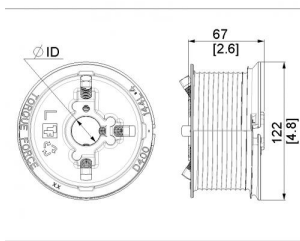

CABLE DRUM M102-3760 SL RIGHT

ARTICLE: 94830

Cable drum for industrial door with standard lift RIGHT

Material: Aluminium

Max weight: 340 kg

Max cable diameter: 4 mm

Shaft diameter : 25,4 mm (1 inch)

Max door height : 3800mm at 1/2 safety winding (3300mm at 2 safety windings)

Offset: 67mm

Factory price: 5.30 € excl. VAT / piece

Weight: 0.419 kg **Shipping class:** Standard