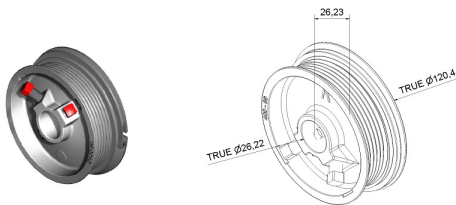

CABLE DRUM M102-2400 SL RIGHT

ARTICLE: 93574

Cable drum for garage door with standard lift

Material: Aluminium

Max weight: 240 kg

Max cable diameter: 3 mm

Shaft diameter : 25,4 mm (1 inch)

Max door height : 2400mm at 1/2 safety winding (1970mm at 2 safety windings)

Offset: 67mm

Factory price: 0.00 € excl. VAT / piece

Weight: 0.226 kg **Shipping class:** Standard