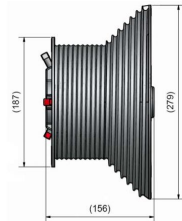

### CABLE DRUM M162-4165 HL

**ARTICLE:** 10040

Cable drum for industrial door with high lift  
Material: Aluminium  
Max weight: 728 kg  
Max cable diameter: 6 mm  
Shaft diameter : 25,4mm (1 inch)  
Maks. HL: 4190mm at 1/2 safety winding (2900mm at 2 safety windings)  
Offset: 152mm