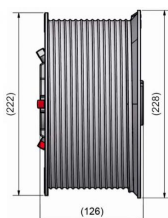

CABLE DRUM M203-9750 SL

ARTICLE: 11030

Cable drum for industrial door with standard lift
Material: Aluminium
Max weight: 1000 kg
Max cable diameter: 6 mm
Shaft diameter : 31,75mm (1.25 cala)
Max door height : 9600mm at 1/2 safety winding (8600mm at 2 safety windings)
Offset: 127mm

Factory price: 208.38 € excl. VAT / piece
Weight: 8 kg **Shipping class:** Standard