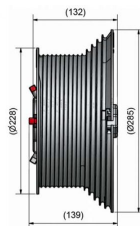

CABLE DRUM M203-3050 HL

ARTICLE: 11108

Cable drum for industrial door with high lift
Material: Aluminium
Max weight: 1000 kg
Max cable diameter: 6 mm
Shaft diameter : 31,75mm(1,25 inch)
Maks. HL:3140mm at 1/2 safety winding (1900mm at 2 safety windings)
Offset: 152mm

Factory price: 93.25 € excl. VAT / piece
Weight: 7.34 kg **Shipping class:** Standard