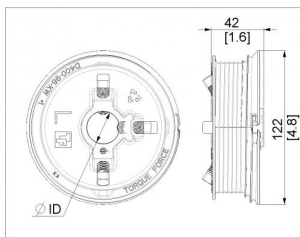

CABLE DRUM M102-2400 SL - RIGHT

ARTICLE: 94950

Cable drum for garage door with standard lift - RIGHT

Material: Aluminium

Max weight: 240 kg

Max cable diameter: 3 mm

Shaft diameter : 25,4 mm (1 inch)

Max door height : 2490mm at 1/2 safety winding (1970mm at 2 safety windings)

Offset: 67mm

Factory price: 3.60 € excl. VAT / piece

Weight: 0.255 kg **Shipping class:** Standard