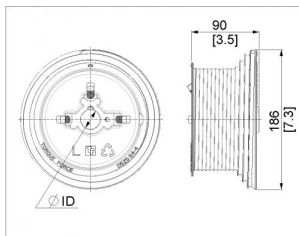

CABLE DRUM M134-1375 HL LEFT

ARTICLE: 03945

Cable drum for industrial door with high lift LEFT

Material: Aluminium

Max weight: 454 kg

Max cable diameter: 5 mm

Shaft diameter : 25,4mm (1 inch)

Maks. HL:1380mm at 1/2 safety winding (570mm at 2 safety windings)

Offset: 111mm

Factory price: 11.50 € excl. VAT / piece

Weight: 0.822 kg **Shipping class:** Standard