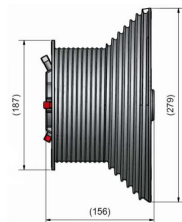

CABLE DRUM M162-4165 HL LEFT

ARTICLE: 18266

Cable drum for industrial door with high lift
Material: Aluminium
Max weight: 728 kg
Max cable diameter: 6 mm
Shaft diameter : 25,4mm (1 inch)
Maks. HL: 4190mm at 1/2 safety winding (2900mm at 2 safety windings)
Offset: 152mm

Factory price: 0.00 € excl. VAT / piece
Weight: 3.27 kg **Shipping class:** Standard