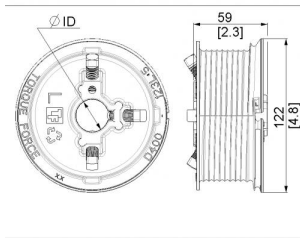

CABLE DRUM M102-3125 SL -LEFT

ARTICLE: 94432

Cable drum for garage door and industrial door with standard lift, left side.
Material: Aluminium
Max weight: 359 kg
Max cable diameter: 4 mm
Shaft diameter : 25,4 mm (1 inch)
Max door height : 3070mm at 1/2 safety winding (2560mm at 2 safety windings)
Offset: 67mm

Factory price: 5.00 € excl. VAT / piece

Weight: 0.359 kg **Shipping class:** Standard