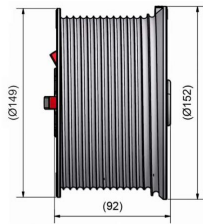

CABLE DRUM M134-5500 SL

ARTICLE: 10020

Cable drum for industrial door with standard lift
Material: Aluminium
Max weight: 680 kg
Max cable diameter: 5 mm
Shaft diameter : 25,4 mm (1 inch)
Max door height : 5500mm at 1/2 safety winding (4800mm at 2 safety windings)
Offset: 86mm

Factory price: 17.85 € excl. VAT / piece
Weight: 1.48 kg **Shipping class:** Standard