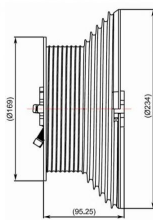

CABLE DRUM M146-3050 HL

ARTICLE: 10070

Cable drum for industrial door with high lift
Material: Aluminium
Max weight: 454 kg
Max cable diameter: 5 mm
Shaft diameter : 25,4mm (1 inch)
Maks. HL:2997mm at 1/2 safety winding (1960mm at 2 safety windings)
Offset: 152mm

Factory price: 33.70 € excl. VAT / piece
Weight: 2.27 kg **Shipping class:** Standard