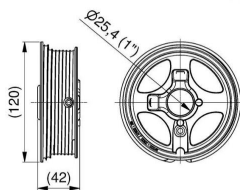

CABLE DRUM M102-2500

ARTICLE: 11180

Cable drum for garage door with standard lift

Material: Aluminium

Max weight: 240 kg

Max cable diameter: 3 mm

Shaft diameter : 25,4 mm (1 inch)

Max door height : 2500mm at 1/2 safety winding (2000mm at 2 safety windings)

Offset: 67mm

Factory price: 7.60 € excl. VAT / piece

Weight: 0.42 kg **Shipping class:** Standard