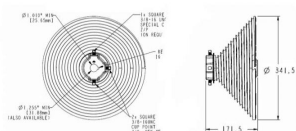

CABLE DRUM M343-8500 VL

ARTICLE: 11112

Cable drum for industrial door with vertical lift

Material: Aluminium

Max weight: 1000 kg

Max cable diameter: 6 mm

Shaft diameter : 31,75mm(1,25 inch)

Max door height : 8400mm at 1/2 safety winding (6930mm at 2 safety windings)

Offset: 190mm

Factory price: 294.16 € excl. VAT / piece

Weight: 8.42 kg **Shipping class:** Standard