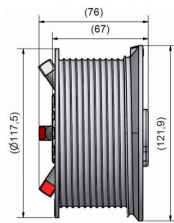

CABLE DRUM M102-3760 SL

ARTICLE: 10140

Cable drum for industrial door with standard lift

Material: Aluminium

Max weight: 340 kg

Max cable diameter: 4 mm

Shaft diameter : 25,4 mm (1 inch)

Max door height : 3800mm at 1/2 safety winding (3300mm at 2 safety windings)

Offset: 67mm

Factory price: 11.75 € excl. VAT / piece

Weight: 0.88 kg **Shipping class:** Standard