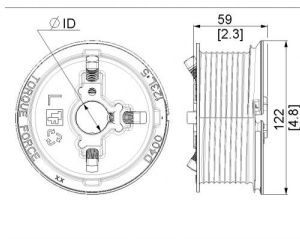

CABLE DRUM M102-3125 SL RIGHT

ARTICLE: 94434

Cable drum for garage door and industrial door with standard lift, right side.
Material: Aluminium
Max weight: 340 kg
Max cable diameter: 4 mm
Shaft diameter : 25,4 mm (1 inch)
Max door height : 3070mm at 1/2 safety winding (2560mm at 2 safety windings)
Offset: 67mm

Factory price: 5.00 € excl. VAT / piece

Weight: 0.359 kg **Shipping class:** Standard