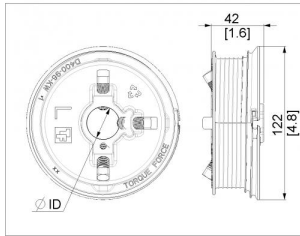

STANDARD LIFT

CABLE DRUM M102-2400 SL - LEFT

ARTICLE: 94949

Cable drum for garage door with standard lift LEFT

Material: Aluminium

Max weight: 240 kg

Max cable diameter: 3 mm

Shaft diameter : 25,4 mm (1 inch)

Max door height : 2490mm at 1/2 safety winding (1970mm at 2 safety windings)

Offset: 67mm

Factory price: 3.60 € excl. VAT / piece

Weight: 0.255 kg **Shipping class:** Standard