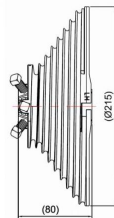

CABLE DRUM M216-3350 VL RIGHT

ARTICLE: 18286

Cable drum for industrial door with vertical lift

Material: Aluminium

Max weight: 386 kg

Max cable diameter: 5 mm

Shaft diameter : 25,4mm (1 inch)

Max door height : 3290mm at 1/2 safety winding (2230mm at 2 safety windings)

Offset: 127mm

Factory price: 21.00 € excl. VAT / piece

Weight: 0.948 kg **Shipping class:** Standard