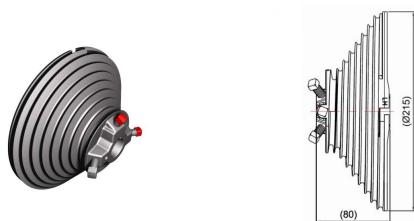

VERTICAL LIFT

VERTICAL LIFT DRUM M280-5500 LEFT

ARTICLE: 18287

cable drum for industrial door with vertical lift
material: aluminium
max weight: 518kg
max cable diameter: 5mm
shaft diameter: 25,4mm (1 inch)
max door height: 5559mm

Factory price: € excl. VAT / piece
Weight: 1.512 kg **Shipping class:** Standard

VERTICAL LIFT DRUM M280-5500 RIGHT

ARTICLE: 18288

cable drum for industrial door with vertical lift
material: aluminium
max weight: 518kg
max cable diameter: 5mm
shaft diameter: 25,4mm (1 inch)
max door height: 5559mm

Factory price: € excl. VAT / piece
Weight: 1.512 kg **Shipping class:** Standard

CABLE DRUM M216-3350 VL

ARTICLE: 10090

Cable drum for industrial door with vertical lift
Material: Aluminium
Max weight: 386 kg
Max cable diameter: 5 mm
Shaft diameter : 25,4mm (1 inch)
Max door height : 3290mm at 1/2 safety winding (2230mm at 2 safety windings)
Offset: 127mm

Factory price: 21.00 € excl. VAT / piece
Weight: 1.6 kg **Shipping class:** Standard