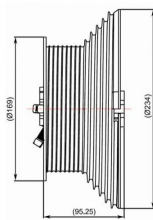

CABLE DRUM M146-3050 HL RIGHT

ARTICLE: 18284

Cable drum for industrial door with high lift
Material: Aluminium
Max weight: 454 kg
Max cable diameter: 5 mm
Shaft diameter : 25,4mm (1 inch)
Maks. HL:2997mm at 1/2 safety winding (1960mm at 2 safety windings)
Offset: 152mm

Factory price: 33.70 € excl. VAT / piece
Weight: 1.15 kg **Shipping class:** Standard