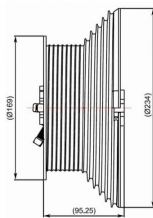

CABLE DRUM M146-3050 HL LEFT

ARTICLE: 18282

Cable drum for industrial door with high lift
Material: Aluminium
Max weight: 454 kg
Max cable diameter: 5 mm
Shaft diameter : 25,4mm (1 inch)
Maks. HL:2997mm at 1/2 safety winding (1960mm at 2 safety windings)
Offset: 152mm

Factory price: 33.70 € excl. VAT / piece
Weight: 1.15 kg **Shipping class:** Standard