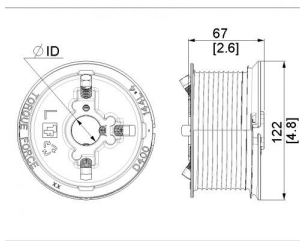

CABLE DRUM M102-3760 SL LEFT

ARTICLE: 94828

Cable drum for industrial door with standard lift LEFT

Max weight: 340 kg

Max cable diameter: 4 mm

Shaft diameter : 25,4 mm (1 inch)

Max door height : 3800mm at 1/2 safety winding (3300mm at 2 safety windings)

Offset: 67mm

Factory price: 5.30 € excl. VAT / piece

Weight: 0.419 kg **Shipping class:** Standard