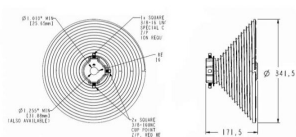

CABLE DRUM M343-8500 VL

ARTICLE: 10121

Cable drum for industrial door with vertical lift

Material: Aluminium

Max weight: 1000 kg

Max cable diameter: 6 mm

Shaft diameter : 25,4mm (1 inch)

Max door height : 8400mm at 1/2 safety winding (6930mm at 2 safety windings)

Offset: 190mm

Factory price: 294.16 € excl. VAT / piece

Weight: 8.66 kg **Shipping class:** Standard