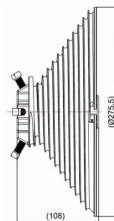

CABLE DRUM M280-5500 VL

ARTICLE: 10100

Cable drum for industrial door with vertical lift

Material: Aluminium

Max weight: 518 kg

Max cable diameter: 5 mm

Shaft diameter : 25,4mm (1 inch)

Max door height : 5560mm at 1/2 safety winding (4460mm at 2 safety windings)

Offset: 152mm

Factory price: 0.00 € excl. VAT / piece

Weight: 3.39 kg **Shipping class:** Standard