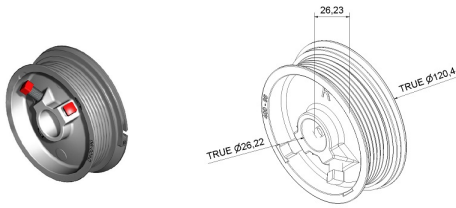

CABLE DRUM M102-2400 SL

ARTICLE: 10000

Cable drum for garage door with standard lift

Material: Aluminium

Max weight: 240 kg

Max cable diameter: 3 mm

Shaft diameter : 25,4 mm (1 inch)

Max door height : 2400mm at 1/2 safety winding (1970mm at 2 safety windings)

Offset: 67mm

Factory price: 0.00 € excl. VAT / piece

Weight: 0.46 kg **Shipping class:** Standard