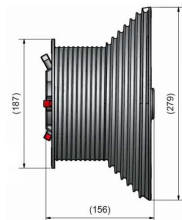

CABLE DRUM M162-4165 HL RIGHT

ARTICLE: 18267

Cable drum for industrial door with high lift
Material: Aluminium
Max weight: 728 kg
Max cable diameter: 6 mm
Shaft diameter : 25,4mm (1 inch)
Maks. HL: 4190mm at 1/2 safety winding (2900mm at 2 safety windings)
Offset: 152mm

Factory price: 0.00 € excl. VAT / piece
Weight: 3.27 kg **Shipping class:** Standard