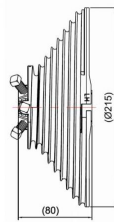

CABLE DRUM M216-3350 VL LEFT

ARTICLE: 18285

Cable drum for industrial door with vertical lift

Material: Aluminium

Max weight: 386 kg

Max cable diameter: 5 mm

Shaft diameter : 25,4mm (1 inch)

Max door height : 3290mm at 1/2 safety winding (2230mm at 2 safety windings)

Offset: 127mm

Factory price: 21.00 € excl. VAT / piece

Weight: 0.948 kg **Shipping class:** Standard