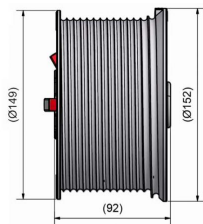

CABLE DRUM M134-5500 SL LEFT

ARTICLE: 95127

Cable drum for industrial door with standard lift
Material: Aluminium
Max weight: 680 kg
Max cable diameter: 5 mm
Shaft diameter : 25,4 mm (1 inch)
Max door height : 5500mm at 1/2 safety winding (4800mm at 2 safety windings)
Offset: 86mm

Factory price: 17.85 € excl. VAT / piece
Weight: 0.74 kg **Shipping class:** Standard