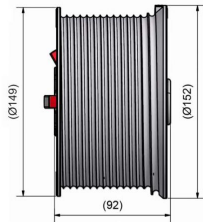

CABLE DRUM M134-5500 SL RIGHT

ARTICLE: 95123

Cable drum for industrial door with standard lift
Material: Aluminium
Max weight: 680 kg
Max cable diameter: 5 mm
Shaft diameter : 25,4 mm (1 inch)
Max door height : 5500mm at 1/2 safety winding (4800mm at 2 safety windings)
Offset: 86mm

Factory price: 17.85 € excl. VAT / piece
Weight: 0.74 kg **Shipping class:** Standard