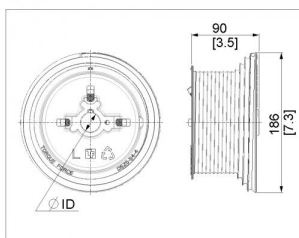

CABLE DRUM M134-1375 HL RIGHT

ARTICLE: 03950

Cable drum for industrial door with high lift RIGHT

Material: Aluminium

Max weight: 454 kg

Max cable diameter: 5 mm

Shaft diameter : 25,4mm (1 inch)

Maks. HL:1380mm at 1/2 safety winding (570mm at 2 safety windings)

Offset: 111mm

Factory price: 11.50 € excl. VAT / piece

Weight: 0.822 kg **Shipping class:** Standard