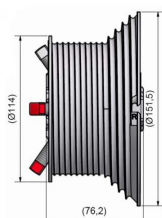

CABLE DRUM M102-1375 HL LEFT

ARTICLE: 95456

Cable drum for industrial door with high lift
Material: Aluminium
Max weight: 250 kg
Max cable diameter: 4 mm
Shaft diameter : 25,4mm (1 inch)
Maks. HL:1375mm at 1/2 safety winding (740mm at 2 safety windings)
Offset: 86mm

Factory price: 13.76 € excl. VAT / piece
Weight: 0.493 kg **Shipping class:** Standard