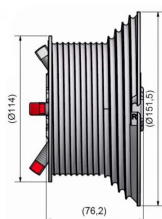

CABLE DRUM M102-1375 HL RIGHT

ARTICLE: 95458

Cable drum for industrial door with high lift
Material: Aluminium
Max weight: 250 kg
Max cable diameter: 4 mm
Shaft diameter : 25,4mm (1 inch)
Maks. HL:1375mm at 1/2 safety winding (740mm at 2 safety windings)
Offset: 86mm

Factory price: 13.76 € excl. VAT / piece
Weight: 0.493 kg **Shipping class:** Standard