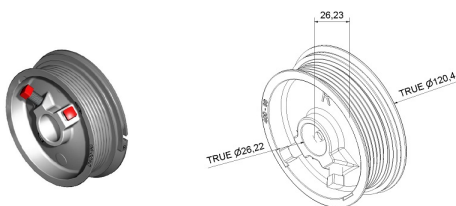

CABLE DRUM M102-2400 SL LEFT

ARTICLE: 93577

Bęben do bramy garażowej z prowadzeniem standardowym

Materiał: Aluminium

Maks. ciężar: 240 kg

Maks. średnica linki: 3 mm

Średnica wału: 25,4 mm (1 cal)

Maks. wysokość bramy: 2400mm przy 1/2 zwoju bezpieczeństwa (1970mm przy 2 zwojach)

Offset: 67mm

Factory price: 0.00 € excl. VAT / piece

Weight: 0.226 kg **Shipping class:** Standard