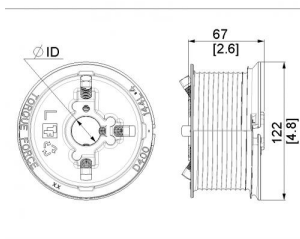

Max weight: 340 kg

Max cable diameter: 4 mm

Shaft diameter : 25,4 mm (1 inch)

Max door height : 3800mm at 1/2 safety winding (3300mm at 2 safety windings)

Offset: 67mm

Factory price: 11.75 € excl. VAT / piece

Weight: 0.86 kg **Shipping class:** Standard

Tag: [bęben do bramy przemysłowej](#)

CABLE DRUM M102-3760 SL LEFT

ARTICLE: 94828

Cable drum for industrial door with standard lift LEFT

Max weight: 340 kg

Max cable diameter: 4 mm

Shaft diameter : 25,4 mm (1 inch)

Max door height : 3800mm at 1/2 safety winding (3300mm at 2 safety windings)

Offset: 67mm

Factory price: 5.30 € excl. VAT / piece

Weight: 0.42 kg **Shipping class:** Standard

Tag: [bęben do bramy przemysłowej](#)

CABLE DRUM M102-3760 SL RIGHT

ARTICLE: 94830

Cable drum for industrial door with standard lift RIGHT

Material: Aluminium

Max weight: 340 kg

Max cable diameter: 4 mm

Shaft diameter : 25,4 mm (1 inch)