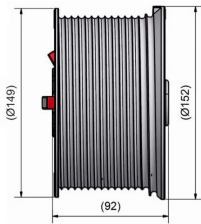

CABLE DRUM M134-5500 SL

ARTICLE: 10020

Cable drum for industrial door with standard lift
Material: Aluminium
Max weight: 680 kg
Max cable diameter: 5 mm
Shaft diameter : 25,4 mm (1 inch)
Max door height : 5500mm at 1/2 safety winding (4800mm at 2 safety windings)
Offset: 86mm

Factory price: 17.85 € excl. VAT / piece
Weight: 1.48 kg **Shipping class:** Standard
Tag: [bęben do bramy przemysłowej](#)