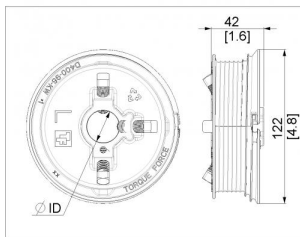

STANDARD LIFT

CABLE DRUM M102-2400 SL - LEFT

ARTICLE: 94949

Cable drum for garage door with standard lift LEFT

Material: Aluminium

Max weight: 240 kg

Max cable diameter: 3 mm

Shaft diameter : 25,4 mm (1 inch)

Max door height : 2490mm at 1/2 safety winding (1970mm at 2 safety windings)

Offset: 67mm

Factory price: 3.60 € excl. VAT / piece

Weight: 0.2 kg **Shipping class:** Standard

Tag: [bęben do bramy](#)

CABLE DRUM M102-2400 SL - RIGHT

ARTICLE: 94950

Cable drum for garage door with standard lift - RIGHT

Material: Aluminium

Max weight: 240 kg

Max cable diameter: 3 mm

Shaft diameter : 25,4 mm (1 inch)

Max door height : 2490mm at 1/2 safety winding (1970mm at 2 safety windings)

Max weight: 240 kg

Max cable diameter: 3 mm

Shaft diameter : 25,4 mm (1 inch)

Max door height : 2500mm at 1/2 safety winding (2000mm at 2 safety windings)

Offset: 67mm

Factory price: 7.60 € excl. VAT / piece