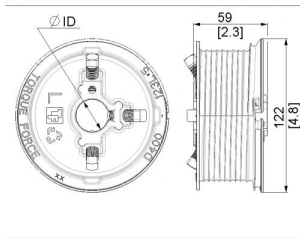

Maks. ciężar: 240 kg

Maks. średnica linki: 3 mm

Średnica wału: 25,4 mm (1 cal)

Maks. wysokość bramy: 2400mm przy 1/2 zwoju bezpieczeństwa (1970mm przy 2 zwojach)

Offset: 67mm

Factory price: 0.00 € excl. VAT / piece

Weight: 0.226 kg **Shipping class:** Standard

CABLE DRUM M102-3125 SL

ARTICLE: 10010

Cable drum for garage door and industrial door with standard lift
Material: Aluminium
Max weight: 340 kg
Max cable diameter: 4 mm
Shaft diameter : 25,4 mm (1 inch)
Max door height : 3070mm at 1/2 safety winding (2560mm at 2 safety windings)
Offset: 67mm

Factory price: 8.63 € excl. VAT / piece
Weight: 0.76 kg **Shipping class:** Standard

CABLE DRUM M102-3125 SL -LEFT

ARTICLE: 94432

Cable drum for garage door and industrial door with standard lift, left side.
Material: Aluminium
Max weight: 359 kg
Max cable diameter: 4 mm
Shaft diameter : 25,4 mm (1 inch)
Max door height : 3070mm at 1/2 safety winding (2560mm at 2 safety windings)
Offset: 67mm

Factory price: 5.00 € excl. VAT / piece
Weight: 0.36 kg **Shipping class:** Standard
Tag: [bęben do bramy](#)

CABLE DRUM M102-3125 SL RIGHT

ARTICLE: 94434

Cable drum for garage door and industrial door with standard lift, right side.
Material: Aluminium
Max weight: 340 kg
Max cable diameter: 4 mm
Shaft diameter : 25,4 mm (1 inch)
Max door height : 3070mm at 1/2 safety winding (2560mm at 2 safety windings)
Offset: 67mm