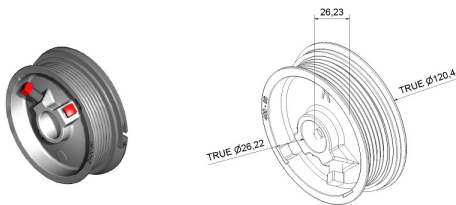

ARTICLE: 94950

Cable drum for garage door with standard lift - RIGHT

Material: Aluminium

Max weight: 240 kg

Max cable diameter: 3 mm

Shaft diameter : 25,4 mm (1 inch)

Max door height : 2490mm at 1/2 safety winding (1970mm at 2 safety windings)

Weight: 0.42 kg **Shipping class:** Standard

CABLE DRUM M102-2400 SL

ARTICLE: 10000

Cable drum for garage door with standard lift

Material: Aluminium

Max weight: 240 kg

Max cable diameter: 3 mm

Shaft diameter : 25,4 mm (1 inch)

Max door height : 2400mm at 1/2 safety winding (1970mm at 2 safety windings)

Offset: 67mm

Factory price: 0.00 € excl. VAT / piece

Weight: 0.46 kg **Shipping class:** Standard

CABLE DRUM M102-2400 SL RIGHT

ARTICLE: 93574

Cable drum for garage door with standard lift

Material: Aluminium

Max weight: 240 kg

Max cable diameter: 3 mm

Shaft diameter : 25,4 mm (1 inch)

Max door height : 2400mm at 1/2 safety winding (1970mm at 2 safety windings)