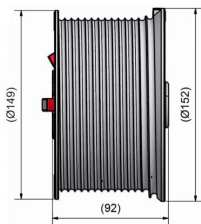

CABLE DRUM M134-5500 SL

ARTICLE: 10020

Cable drum for industrial door with standard lift
Material: Aluminium
Max weight: 680 kg
Max cable diameter: 5 mm
Shaft diameter : 25,4 mm (1 inch)
Max door height : 5500mm at 1/2 safety winding (4800mm at 2 safety windings)
Offset: 86mm

Factory price: 17.85 € excl. VAT / piece
Weight: 1.48 kg **Shipping class:** Standard
Tag: [bęben do bramy przemysłowej](#)

CABLE DRUM M134-5500 SL RIGHT

ARTICLE: 95123

Cable drum for industrial door with standard lift
Material: Aluminium
Max weight: 680 kg
Max cable diameter: 5 mm
Shaft diameter : 25,4 mm (1 inch)
Max door height : 5500mm at 1/2 safety winding (4800mm at 2 safety windings)
Offset: 86mm

Factory price: 17.85 € excl. VAT / piece
Weight: 0.74 kg **Shipping class:** Standard
Tag: [bęben do bramy przemysłowej](#)

CABLE DRUM M134-5500 SL LEFT

ARTICLE: 95127

Cable drum for industrial door with standard lift
Material: Aluminium
Max weight: 680 kg
Max cable diameter: 5 mm
Shaft diameter : 25,4 mm (1 inch)
Max door height : 5500mm at 1/2 safety winding (4800mm at 2 safety windings)
Offset: 86mm