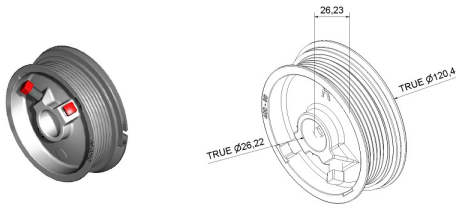

STANDARD LIFT

CABLE DRUM M102-2400 SL - LEFT

ARTICLE: 94949

Cable drum for garage door with standard lift LEFT

Material: Aluminium

Max weight: 240 kg

Max cable diameter: 3 mm

Shaft diameter : 25,4 mm (1 inch)

ARTICLE: 94950

Cable drum for garage door with standard lift - RIGHT

Material: Aluminium

Max weight: 240 kg

Max cable diameter: 3 mm

Shaft diameter : 25,4 mm (1 inch)

Max door height : 2490mm at 1/2 safety winding (1970mm at 2 safety windings)

Max weight: 240 kg

Max cable diameter: 3 mm

Shaft diameter : 25,4 mm (1 inch)

Max door height : 2500mm at 1/2 safety winding (2000mm at 2 safety windings)

Offset: 67mm

Factory price: 7.60 € excl. VAT / piece

Weight: 0.42 kg **Shipping class:** Standard

CABLE DRUM M102-2400 SL

ARTICLE: 10000

Cable drum for garage door with standard lift

Material: Aluminium

Max weight: 240 kg

Max cable diameter: 3 mm

Shaft diameter : 25,4 mm (1 inch)