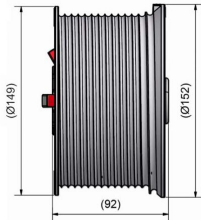

CABLE DRUM M134-5500 SL RIGHT

ARTICLE: 95123

Cable drum for industrial door with standard lift
Material: Aluminium
Max weight: 680 kg
Max cable diameter: 5 mm
Shaft diameter : 25,4 mm (1 inch)
Max door height : 5500mm at 1/2 safety winding (4800mm at 2 safety windings)
Offset: 86mm

Factory price: 17.85 € excl. VAT / piece
Weight: 0.74 kg **Shipping class:** Standard
Tag: [bęben do bramy przemysłowej](#)