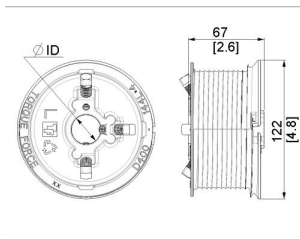

Factory price: 5.00 € excl. VAT / piece
Weight: 0.36 kg **Shipping class:** Standard
Tag: [bęben do bramy](#)

CABLE DRUM M102-3125 SL RIGHT

ARTICLE: 94434

Cable drum for garage door and industrial door with standard lift, right side.
Material: Aluminium
Max weight: 340 kg
Max cable diameter: 4 mm
Shaft diameter : 25,4 mm (1 inch)
Max door height : 3070mm at 1/2 safety winding (2560mm at 2 safety windings)
Offset: 67mm

Max weight: 340 kg

Max cable diameter: 4 mm

Shaft diameter : 25,4 mm (1 inch)

Max door height : 3800mm at 1/2 safety winding (3300mm at 2 safety windings)

Offset: 67mm

Factory price: 11.75 € excl. VAT / piece

Weight: 0.86 kg **Shipping class:** Standard

Tag: [bęben do bramy przemysłowej](#)

CABLE DRUM M102-3760 SL LEFT

ARTICLE: 94828

Cable drum for industrial door with standard lift LEFT

Max weight: 340 kg

Max cable diameter: 4 mm

Shaft diameter : 25,4 mm (1 inch)

Max door height : 3800mm at 1/2 safety winding (3300mm at 2 safety windings)

Offset: 67mm

Factory price: 5.30 € excl. VAT / piece

Weight: 0.42 kg **Shipping class:** Standard