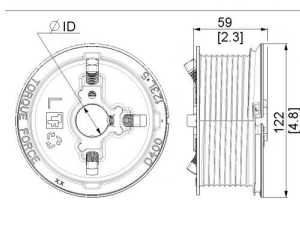

Maks. ciężar: 240 kg

Maks. średnica linki: 3 mm

Średnica wału: 25,4 mm (1 cal)

Maks. wysokość bramy: 2400mm przy 1/2 zwoju bezpieczeństwa (1970mm przy 2 zwojach)

Offset: 67mm

Factory price: 0.00 € excl. VAT / piece

Weight: 0.226 kg **Shipping class:** Standard

CABLE DRUM M102-3125 SL

ARTICLE: 10010

Cable drum for garage door and industrial door with standard lift
Material: Aluminium
Max weight: 340 kg
Max cable diameter: 4 mm
Shaft diameter : 25,4 mm (1 inch)
Max door height : 3070mm at 1/2 safety winding (2560mm at 2 safety windings)
Offset: 67mm

Factory price: 8.63 € excl. VAT / piece
Weight: 0.76 kg **Shipping class:** Standard

CABLE DRUM M102-3125 SL -LEFT

ARTICLE: 94432

Cable drum for garage door and industrial door with standard lift, left side.
Material: Aluminium
Max weight: 359 kg
Max cable diameter: 4 mm
Shaft diameter : 25,4 mm (1 inch)
Max door height : 3070mm at 1/2 safety winding (2560mm at 2 safety windings)
Offset: 67mm

Factory price: 5.00 € excl. VAT / piece
Weight: 0.36 kg **Shipping class:** Standard
Tag: [bęben do bramy](#)

CABLE DRUM M102-3125 SL RIGHT

ARTICLE: 94434

Cable drum for garage door and industrial door with standard lift, right side.
Material: Aluminium
Max weight: 340 kg
Max cable diameter: 4 mm
Shaft diameter : 25,4 mm (1 inch)
Max door height : 3070mm at 1/2 safety winding (2560mm at 2 safety windings)
Offset: 67mm