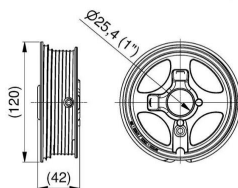

CABLE DRUM M102-2500

ARTICLE: 11180

Cable drum for garage door with standard lift

Material: Aluminium

Max weight: 240 kg

Max cable diameter: 3 mm

Shaft diameter : 25,4 mm (1 inch)

Max door height : 2500mm at 1/2 safety winding (2000mm at 2 safety windings)

Offset: 67mm

Factory price: 7.60 € excl. VAT / piece

Weight: 0.42 kg **Shipping class:** Standard