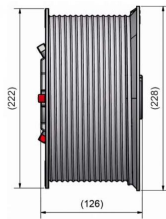

CABLE DRUM M203-9750 SL

ARTICLE: 10030

Cable drum for industrial door with standard lift

Material: Aluminium

Max weight: 1000 kg

Max cable diameter: 6 mm

Shaft diameter : 25,4 mm (1 inch)

Max door height : 9600mm at 1/2 safety winding (8650mm at 2 safety windings)

Offset: 127mm

Factory price: 132.52 € excl. VAT / piece

Weight: 6.4 kg **Shipping class:** Standard