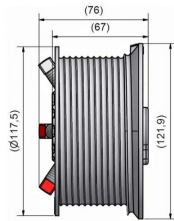

CABLE DRUM M102-3760 SL

ARTICLE: 10140

Cable drum for industrial door with standard lift

Material: Aluminium

Max weight: 340 kg

Max cable diameter: 4 mm

Shaft diameter : 25,4 mm (1 inch)

Max door height : 3800mm at 1/2 safety winding (3300mm at 2 safety windings)

Offset: 67mm

Factory price: 11.75 € excl. VAT / piece

Weight: 0.86 kg **Shipping class:** Standard

Tag: [bęben do bramy przemysłowej](#)