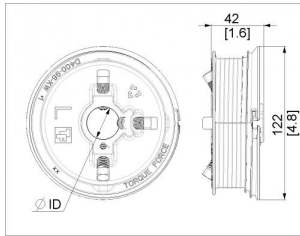

STANDARD LIFT

CABLE DRUM M102-2400 SL - LEFT

ARTICLE: 94949

Cable drum for garage door with standard lift LEFT

Material: Aluminium

Max weight: 240 kg

Max cable diameter: 3 mm

Shaft diameter : 25,4 mm (1 inch)

Max door height : 2490mm at 1/2 safety winding (1970mm at 2 safety windings)

Offset: 67mm

Factory price: 3.60 € excl. VAT / piece

Weight: 0.2 kg **Shipping class:** Standard

Tag: [bęben do bramy](#)

CABLE DRUM M102-2400 SL - RIGHT

ARTICLE: 94950

Cable drum for garage door with standard lift - RIGHT

Material: Aluminium

Max weight: 240 kg

Max cable diameter: 3 mm

Shaft diameter : 25,4 mm (1 inch)

Max door height : 2490mm at 1/2 safety winding (1970mm at 2 safety windings)

Max weight: 240 kg

Max cable diameter: 3 mm

Shaft diameter : 25,4 mm (1 inch)

Max door height : 2500mm at 1/2 safety winding (2000mm at 2 safety windings)

Offset: 67mm

Factory price: 7.60 € excl. VAT / piece