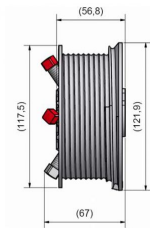

ARTICLE: 94950

Cable drum for garage door with standard lift - RIGHT

Material: Aluminium

Max weight: 240 kg

Max cable diameter: 3 mm

Shaft diameter : 25,4 mm (1 inch)

Max door height : 2490mm at 1/2 safety winding (1970mm at 2 safety windings)

Maks. ciężar: 240 kg

Maks. średnica linki: 3 mm

Średnica wału: 25,4 mm (1 cal)

Maks. wysokość bramy: 2400mm przy 1/2 zwoju bezpieczeństwa (1970mm przy 2 zwojach)

Offset: 67mm

Factory price: 0.00 € excl. VAT / piece

Weight: 0.226 kg **Shipping class:** Standard

CABLE DRUM M102-3125 SL

ARTICLE: 10010

Cable drum for garage door and industrial door with standard lift
Material: Aluminium
Max weight: 340 kg
Max cable diameter: 4 mm
Shaft diameter : 25,4 mm (1 inch)
Max door height : 3070mm at 1/2 safety winding (2560mm at 2 safety windings)
Offset: 67mm

Factory price: 8.63 € excl. VAT / piece
Weight: 0.76 kg **Shipping class:** Standard

CABLE DRUM M102-3125 SL -LEFT

ARTICLE: 94432

Cable drum for garage door and industrial door with standard lift, left side.
Material: Aluminium
Max weight: 359 kg
Max cable diameter: 4 mm
Shaft diameter : 25,4 mm (1 inch)
Max door height : 3070mm at 1/2 safety winding (2560mm at 2 safety windings)
Offset: 67mm