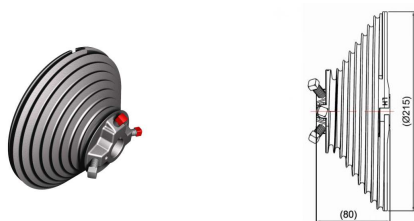

VERTICAL LIFT

VERTICAL LIFT DRUM M280-5500 LEFT

ARTICLE: 18287

cable drum for industrial door with vertical lift
material: aluminium
max weight: 518kg
max cable diameter: 5mm
shaft diameter: 25,4mm (1 inch)
max door height: 5559mm

Factory price: € excl. VAT / piece
Weight: 1.512 kg **Shipping class:** Standard

VERTICAL LIFT DRUM M280-5500 RIGHT

ARTICLE: 18288

cable drum for industrial door with vertical lift
material: aluminium
max weight: 518kg
max cable diameter: 5mm
shaft diameter: 25,4mm (1 inch)
max door height: 5559mm

Factory price: € excl. VAT / piece
Weight: 1.512 kg **Shipping class:** Standard

CABLE DRUM M216-3350 VL

ARTICLE: 10090

Cable drum for industrial door with vertical lift
Material: Aluminium
Max weight: 386 kg
Max cable diameter: 5 mm
Shaft diameter : 25,4mm (1 inch)
Max door height : 3290mm at 1/2 safety winding (2230mm at 2 safety windings)
Offset: 127mm

Factory price: 21.00 € excl. VAT / piece
Weight: 1.6 kg **Shipping class:** Standard

CABLE DRUM M216-3350 VL LEFT

ARTICLE: 18285

Cable drum for industrial door with vertical lift

Material: Aluminium

Max weight: 386 kg