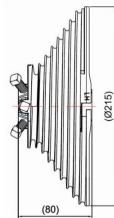

Factory price: € excl. VAT / piece
Weight: 1.512 kg **Shipping class:** Standard

VERTICAL LIFT DRUM M280-5500 RIGHT

ARTICLE: 18288

cable drum for industrial door with vertical lift
material: aluminium
max weight: 518kg
max cable diameter: 5mm
shaft diameter: 25,4mm (1 inch)
max door height: 5559mm

Factory price: € excl. VAT / piece
Weight: 1.512 kg **Shipping class:** Standard

CABLE DRUM M216-3350 VL

ARTICLE: 10090

Cable drum for industrial door with vertical lift
Material: Aluminium
Max weight: 386 kg
Max cable diameter: 5 mm
Shaft diameter : 25,4mm (1 inch)
Max door height : 3290mm at 1/2 safety winding (2230mm at 2 safety windings)
Offset: 127mm

Max cable diameter: 5 mm

Shaft diameter : 25,4mm (1 inch)

Max door height : 3290mm at 1/2 safety winding (2230mm at 2 safety windings)

Offset: 127mm

Factory price: 21.00 € excl. VAT / piece

Weight: 0.948 kg **Shipping class:** Standard

CABLE DRUM M216-3350 VL RIGHT

ARTICLE: 18286

Cable drum for industrial door with vertical lift

Material: Aluminium

Max weight: 386 kg

Max cable diameter: 5 mm

Shaft diameter : 25,4mm (1 inch)

Max door height : 3290mm at 1/2 safety winding (2230mm at 2 safety windings)