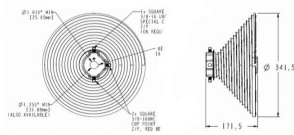

CABLE DRUM M343-8500 VL

ARTICLE: 10121

Cable drum for industrial door with vertical lift

Material: Aluminium

Max weight: 1000 kg

Max cable diameter: 6 mm

Shaft diameter : 25,4mm (1 inch)

Max door height : 8400mm at 1/2 safety winding (6930mm at 2 safety windings)

Offset: 190mm

Factory price: 294.16 € excl. VAT / piece

Weight: 8.66 kg **Shipping class:** Standard