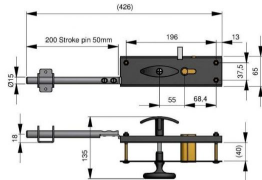

LOCKS AND HANDLES

LOCK SET 200MM LOCK PIN

ARTICLE: 45200

set consists of: a lock box (1 pcs), a doorplate (1 pcs), a door-handle (1 pcs), 200 mm lock pin (1 pcs), slide bars (2 pcs), a set of screws and bolts

Includes: 3 keys and 2 brackets

Throw: 50 mm

Factory price: 66.00 € excl. VAT / piece

Weight: 1.740 kg **Shipping class:** Standard

SHOOT BOLT DELTA

ARTICLE: 34283

Shoot bolt for sectional doors

Material: Galvanised steel

Throw: 75 mm

It is possible to attach a lock.

Factory price: 5.20 € excl. VAT / piece

Weight: 0.74 kg **Shipping class:** Standard

EURO CYLINDER LOCK- SYMETRICAL

ARTICLE: 5147

Symmetrical Euro cylinder lock