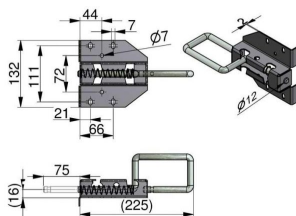

LOCKS AND HANDLES

LOCK SET 200MM LOCK PIN

ARTICLE: 45200

set consists of: a lock box (1 pcs), a doorplate (1 pcs), a door-handle (1 pcs), 200 mm lock pin (1 pcs), slide bars (2 pcs), a set of screws and bolts

Includes: 3 keys and 2 brackets

Throw: 50 mm

Factory price: 66.00 € excl. VAT / piece

Weight: 1.740 kg **Shipping class:** Standard

SHOOT BOLT DELTA

ARTICLE: 34283

Shoot bolt for sectional doors

Material: Galvanised steel

Throw: 75 mm

It is possible to attach a lock.

Factory price: 5.20 € excl. VAT / piece

Weight: 0.74 kg **Shipping class:** Standard

EURO CYLINDER LOCK- SYMETRICAL

ARTICLE: 5147

Symmetrical Euro cylinder lock