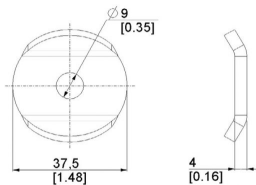

Factory price: 3.70 € excl. VAT / piece
Weight: 0.135 kg **Shipping class:** Standard

METAL HANDLE RUBBER COATED

ARTICLE: P.1

Handle for industrial and garage doors
Material: Galvanised steel

Factory price: 3.10 € excl. VAT / piece
Weight: 0.230 kg **Shipping class:** Standard