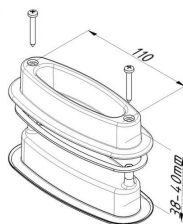

HANDLE

ARTICLE: 5093.1

Plastic handle for industrial and garage doors
Material: Nylon, Black
includes: black bolts and nuts

Factory price: 5.80 € excl. VAT / piece
Weight: 0.340 kg **Shipping class:** Standard

HANDLE

ARTICLE: 5407.1

Plastic handle for garage doors
Material: Nylon, Black
Includes seal and screws

Factory price: 2.86 € excl. VAT / piece
Weight: 0.070 kg **Shipping class:** Standard

HANDLE FOR INTERIOR