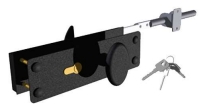

LOCKS AND HANDLES

LOCK SET 200MM LOCK PIN

ARTICLE: 45200

set consists of: a lock box (1 pcs), a doorplate (1 pcs), a door-handle (1 pcs), 200 mm lock pin (1 pcs), slide bars (2 pcs), a set of screws and bolts

colour: zinc white

Factory price: € excl. VAT / piece

Weight: 1.5 kg **Shipping class:** Standard

COMPLETE CYLINDER LOCK

ARTICLE: 5074

Cylinder lock for garage and industrial doors

Material: Galvanised steel

Includes: 3 keys and 2 brackets

Throw: 50 mm

Factory price: 66.00 € excl. VAT / piece

Weight: 1.740 kg **Shipping class:** Standard

SHOOT BOLT DELTA

ARTICLE: 34283

Shoot bolt for sectional doors

Material: Galvanised steel

Throw: 75 mm

It is possible to attach a lock.

Factory price: 5.20 € excl. VAT / piece

Weight: 0.74 kg **Shipping class:** Standard

EURO CYLINDER LOCK- SYMETRICAL

ARTICLE: 5147

Symmetrical Euro cylinder lock