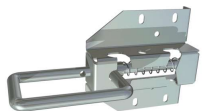

LOCKS AND HANDLES

LOCK SET 200MM LOCK PIN

ARTICLE: 45200

set consists of: a lock box (1 pcs), a doorplate (1 pcs), a door-handle (1 pcs), 200 mm lock pin (1 pcs), slide bars (2 pcs), a set of screws and bolts

Includes: 3 keys and 2 brackets

Throw: 50 mm

Factory price: 66.00 € excl. VAT / piece

Weight: 1.740 kg **Shipping class:** Standard

SHOOT BOLT DELTA

ARTICLE: 34283

Shoot bolt for sectional doors

Material: Galvanised steel

Throw: 75 mm

It is possible to attach a lock.

Factory price: 5.20 € excl. VAT / piece

Weight: 0.74 kg **Shipping class:** Standard

EURO CYLINDER LOCK- SYMETRICAL

ARTICLE: 5147

Symmetrical Euro cylinder lock