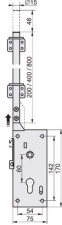

### LOCK SET 200MM LOCK PIN

**ARTICLE:** 45200

set consists of: a lock box (1 pcs), a doorplate (1 pcs), a door-handle (1 pcs), 200 mm lock pin (1 pcs), slide bars (2 pcs), a set of screws and bolts

colour: zinc white