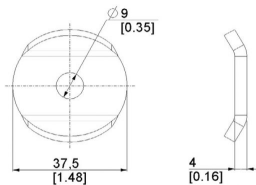

ROPE CLIP

ARTICLE: 88805

Material: Galvanised steel
Weight: 0,03 kg/szt.

Factory price: 0.30 € excl. VAT / piece
Weight: 0.030 kg **Shipping class:** Standard