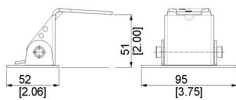

DOOR CLOSER ASSEMBLY SET FOR PASSDOOR

ARTICLE: 75073

Set of assembly elements- steel plate and profile - for door closer 875072

Factory price: 7.59 € excl. VAT / piece
Weight: 1 kg **Shipping class:** Standard

AUTO LATCH

ARTICLE: 25990

Locking system for garage doors
Material: Galvanised steel

Factory price: 1.80 € excl. VAT / piece
Weight: 0.208 kg **Shipping class:** Standard

AUTO LATCH STRIKER

ARTICLE: 09676

Locking system for garage doors
Material: Galvanised steel

Factory price: 0.70 € excl. VAT / piece
Weight: 0.640 kg **Shipping class:** Standard

HANDLE

ARTICLE: 5093.1

Plastic handle for industrial and garage doors
Material: Nylon, Black
includes: black bolts and nuts

Factory price: 5.80 € excl. VAT / piece
Weight: 0.340 kg **Shipping class:** Standard

HANDLE

ARTICLE: 5407.1

Plastic handle for garage doors
Material: Nylon, Black
Includes seal and screws

Factory price: 2.86 € excl. VAT / piece
Weight: 0.070 kg **Shipping class:** Standard