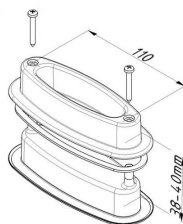

## HANDLE

**ARTICLE:** 5093.1

Plastic handle for industrial and garage doors  
Material: Nylon, Black  
includes: black bolts and nuts

**Factory price:** 5.80 € excl. VAT / piece  
**Weight:** 0.340 kg **Shipping class:** Standard

## HANDLE

**ARTICLE:** 5407.1

Plastic handle for garage doors  
Material: Nylon, Black  
Includes seal and screws

**Factory price:** 2.86 € excl. VAT / piece  
**Weight:** 0.070 kg **Shipping class:** Standard