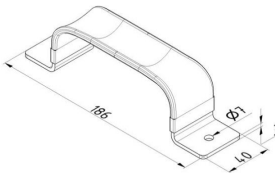

METAL HANDLE RUBBER COATED

ARTICLE: P.1

Handle for industrial and garage doors
Material: Galvanised steel

Factory price: 3.10 € excl. VAT / piece
Weight: 0.230 kg **Shipping class:** Standard