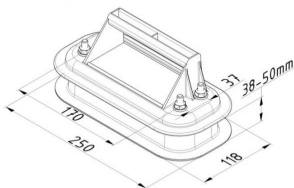

## HANDLE

**ARTICLE:** 5093.1

Plastic handle for industrial and garage doors  
Material: Nylon, Black  
includes: black bolts and nuts

**Factory price:** 5.80 € excl. VAT / piece  
**Weight:** 0.340 kg **Shipping class:** Standard

## HANDLE

**ARTICLE:** 5407.1

Plastic handle for garage doors  
Material: Nylon, Black  
Includes seal and screws

**Factory price:** 2.86 € excl. VAT / piece  
**Weight:** 0.070 kg **Shipping class:** Standard