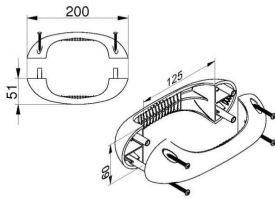

## HANDLE

**ARTICLE:** 5093.1

Plastic handle for industrial and garage doors  
Material: Nylon, Black  
includes: black bolts and nuts

**Factory price:** 5.80 € excl. VAT / piece  
**Weight:** 0.340 kg **Shipping class:** Standard

## HANDLE

**ARTICLE:** 5407.1

Plastic handle for garage doors  
Material: Nylon, Black  
Includes seal and screws

**Factory price:** 2.86 € excl. VAT / piece  
**Weight:** 0.070 kg **Shipping class:** Standard

## HANDLE FOR INTERIOR

**ARTICLE:** 85100

Plastic handle for industrial and garage doors  
Material: ABS, Black

**Factory price:** 1.70 € excl. VAT / piece  
**Weight:** 0.060 kg **Shipping class:** Standard