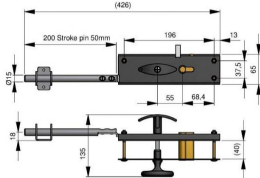

### LOCK SET 200MM LOCK PIN

**ARTICLE:** 45200

set consists of: a lock box (1 pcs), a doorplate (1 pcs), a door-handle (1 pcs), 200 mm lock pin (1 pcs), slide bars (2 pcs), a set of screws and bolts

colour: zinc white

### COMPLETE CYLINDER LOCK

**ARTICLE:** 5074

Cylinder lock for garage and industrial doors

Material: Galvanised steel

Includes: 3 keys and 2 brackets

Throw: 50 mm

**Factory price:** 66.00 € excl. VAT / piece

### SHOOT BOLT DELTA

**ARTICLE:** 34283

Shoot bolt for sectional doors

Material: Galvanised steel

Throw: 75 mm

It is possible to attach a lock.

**Factory price:** 5.20 € excl. VAT / piece

**Weight:** 0.74 kg **Shipping class:** Standard