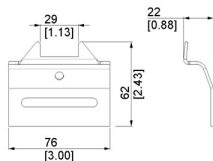

DOOR CLOSER ASSEMBLY SET FOR PASSDOOR

ARTICLE: 75073

Set of assembly elements- steel plate and profile - for door closer 875072

Factory price: 7.59 € excl. VAT / piece
Weight: 1 kg **Shipping class:** Standard

AUTO LATCH

ARTICLE: 25990

Locking system for garage doors
Material: Galvanised steel

Factory price: 1.80 € excl. VAT / piece
Weight: 0.208 kg **Shipping class:** Standard

AUTO LATCH STRIKER

ARTICLE: 09676

Locking system for garage doors
Material: Galvanised steel

Factory price: 0.70 € excl. VAT / piece
Weight: 0.640 kg **Shipping class:** Standard

HANDLE

ARTICLE: 5093.1

Plastic handle for industrial and garage doors
Material: Nylon, Black
includes: black bolts and nuts

Factory price: 5.80 € excl. VAT / piece
Weight: 0.340 kg **Shipping class:** Standard

HANDLE

ARTICLE: 5407.1

Plastic handle for garage doors
Material: Nylon, Black
Includes seal and screws

Factory price: 2.86 € excl. VAT / piece
Weight: 0.070 kg **Shipping class:** Standard