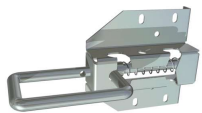

### SHOOT BOLT DELTA

**ARTICLE:** 34283

Shoot bolt for sectional doors

Material: Galvanised steel

Throw: 75 mm

It is possible to attach a lock.

**Factory price:** 5.20 € excl. VAT / piece

**Weight:** 0.74 kg **Shipping class:** Standard

### EURO CYLINDER LOCK- SYMETRICAL

**ARTICLE:** 5147

Symmetrical Euro cylinder lock

Material: Galvanised steel

Includes 3 keys and fastening screws

can be applied with 280000

**Factory price:** 13.50 € excl. VAT / piece