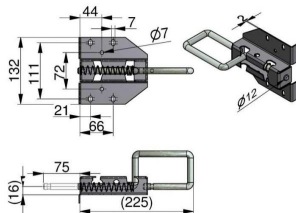

### LOCK SET 200MM LOCK PIN

**ARTICLE:** 45200

set consists of: a lock box (1 pcs), a doorplate (1 pcs), a door-handle (1 pcs), 200 mm lock pin (1 pcs), slide bars (2 pcs), a set of screws and bolts

colour: zinc white

### SHOOT BOLT DELTA

**ARTICLE:** 34283

Shoot bolt for sectional doors

Material: Galvanised steel

Throw: 75 mm

It is possible to attach a lock.

**Factory price:** 5.20 € excl. VAT / piece

**Weight:** 0.74 kg **Shipping class:** Standard

### EURO CYLINDER LOCK- SYMETRICAL

**ARTICLE:** 5147

Symmetrical Euro cylinder lock

Material: Galvanised steel

Includes 3 keys and fastening screws

can be applied with 280000

**Factory price:** 13.50 € excl. VAT / piece