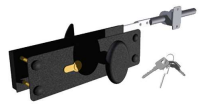

### LOCK SET 200MM LOCK PIN

**ARTICLE:** 45200

set consists of: a lock box (1 pcs), a doorplate (1 pcs), a door-handle (1 pcs), 200 mm lock pin (1 pcs), slide bars (2 pcs), a set of screws and bolts

colour: zinc white

### COMPLETE CYLINDER LOCK

**ARTICLE:** 5074

Cylinder lock for garage and industrial doors

Material: Galvanised steel

Includes: 3 keys and 2 brackets

Throw: 50 mm

**Factory price:** 66.00 € excl. VAT / piece

### SHOOT BOLT DELTA

**ARTICLE:** 34283

Shoot bolt for sectional doors

Material: Galvanised steel

Throw: 75 mm

It is possible to attach a lock.

**Factory price:** 5.20 € excl. VAT / piece

**Weight:** 0.74 kg **Shipping class:** Standard