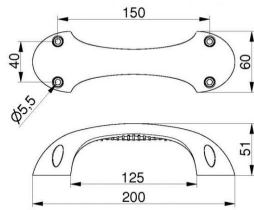

## HANDLE

**ARTICLE:** 5093.1

Plastic handle for industrial and garage doors  
Material: Nylon, Black  
includes: black bolts and nuts

**Factory price:** 5.80 € excl. VAT / piece  
**Weight:** 0.340 kg **Shipping class:** Standard

## HANDLE

**ARTICLE:** 5407.1

Plastic handle for garage doors  
Material: Nylon, Black  
Includes seal and screws

**Factory price:** 2.86 € excl. VAT / piece  
**Weight:** 0.070 kg **Shipping class:** Standard