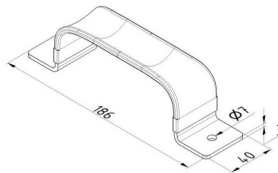

METAL HANDLE RUBBER COATED

ARTICLE: P.1

Handle for industrial and garage doors
Material: Galvanised steel

Factory price: 3.10 € excl. VAT / piece
Weight: 0.230 kg **Shipping class:** Standard