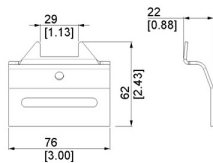

HANDLE

ARTICLE: 5093.1

Plastic handle for industrial and garage doors
Material: Nylon, Black
includes: black bolts and nuts

Factory price: 5.80 € excl. VAT / piece
Weight: 0.340 kg **Shipping class:** Standard

HANDLE

ARTICLE: 5407.1

Plastic handle for garage doors
Material: Nylon, Black
Includes seal and screws

Factory price: 2.86 € excl. VAT / piece
Weight: 0.070 kg **Shipping class:** Standard

HANDLE FOR INTERIOR