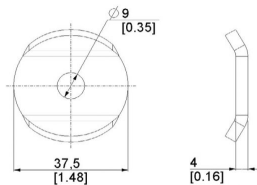

Factory price: 3.70 € excl. VAT / piece
Weight: 0.135 kg **Shipping class:** Standard

METAL HANDLE RUBBER COATED

ARTICLE: P.1

Handle for industrial and garage doors
Material: Galvanised steel

Factory price: 3.10 € excl. VAT / piece
Weight: 0.230 kg **Shipping class:** Standard