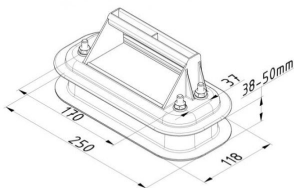

HANDLE

ARTICLE: 5093.1

Plastic handle for industrial and garage doors
Material: Nylon, Black
includes: black bolts and nuts

Factory price: 5.80 € excl. VAT / piece
Weight: 0.340 kg **Shipping class:** Standard

HANDLE

ARTICLE: 5407.1

Plastic handle for garage doors
Material: Nylon, Black
Includes seal and screws

Factory price: 2.86 € excl. VAT / piece
Weight: 0.070 kg **Shipping class:** Standard

HANDLE FOR INTERIOR