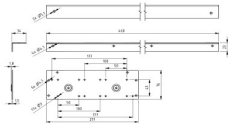

DOOR CLOSER ASSEMBLY SET FOR PASSDOOR

ARTICLE: 75073

Set of assembly elements- steel plate and profile - for door closer 875072

Factory price: 7.59 € excl. VAT / piece
Weight: 1 kg **Shipping class:** Standard

AUTO LATCH

ARTICLE: 25990

Locking system for garage doors
Material: Galvanised steel

Factory price: 1.80 € excl. VAT / piece
Weight: 0.208 kg **Shipping class:** Standard

AUTO LATCH STRIKER

ARTICLE: 09676

Locking system for garage doors
Material: Galvanised steel

Factory price: 0.70 € excl. VAT / piece
Weight: 0.640 kg **Shipping class:** Standard

HANDLE

ARTICLE: 5093.1

Plastic handle for industrial and garage doors
Material: Nylon, Black
includes: black bolts and nuts

Factory price: 5.80 € excl. VAT / piece
Weight: 0.340 kg **Shipping class:** Standard

HANDLE

ARTICLE: 5407.1

Plastic handle for garage doors
Material: Nylon, Black
Includes seal and screws

Factory price: 2.86 € excl. VAT / piece
Weight: 0.070 kg **Shipping class:** Standard