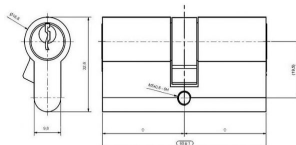

LOCKS AND HANDLES

LOCK SET 200MM LOCK PIN

ARTICLE: 45200

set consists of: a lock box (1 pcs), a doorplate (1 pcs), a door-handle (1 pcs), 200 mm lock pin (1 pcs), slide bars (2 pcs), a set of screws and bolts

colour: zinc white

Factory price: € excl. VAT / piece

Weight: 1.5 kg **Shipping class:** Standard

COMPLETE CYLINDER LOCK

ARTICLE: 5074

Cylinder lock for garage and industrial doors

Material: Galvanised steel

Includes: 3 keys and 2 brackets

Throw: 50 mm

Factory price: 66.00 € excl. VAT / piece

Weight: 1.740 kg **Shipping class:** Standard

SHOOT BOLT DELTA

ARTICLE: 34283

Shoot bolt for sectional doors

Material: Galvanised steel

Throw: 75 mm

It is possible to attach a lock.

Factory price: 5.20 € excl. VAT / piece

Weight: 0.74 kg **Shipping class:** Standard

EURO CYLINDER LOCK- SYMETRICAL

ARTICLE: 5147

Symmetrical Euro cylinder lock

Material: Galvanised steel

Includes 3 keys and fastening screws

can be applied with 280000

Factory price: 13.50 € excl. VAT / piece

Weight: 0.3 kg **Shipping class:** Standard