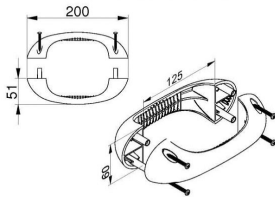

HANDLE

ARTICLE: 5093.1

Plastic handle for industrial and garage doors
Material: Nylon, Black
includes: black bolts and nuts

Factory price: 5.80 € excl. VAT / piece
Weight: 0.340 kg **Shipping class:** Standard

HANDLE

ARTICLE: 5407.1

Plastic handle for garage doors
Material: Nylon, Black
Includes seal and screws

Factory price: 2.86 € excl. VAT / piece
Weight: 0.070 kg **Shipping class:** Standard

HANDLE FOR INTERIOR

ARTICLE: 85100

Plastic handle for industrial and garage doors
Material: ABS, Black

Factory price: 1.70 € excl. VAT / piece
Weight: 0.060 kg **Shipping class:** Standard

HANDLE SET

ARTICLE: 85101

Plastic handle set for industrial and garage doors
Material: ABS, Black