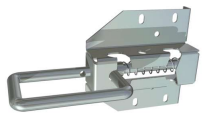

LOCKS AND HANDLES

LOCK SET 200MM LOCK PIN

ARTICLE: 45200

set consists of: a lock box (1 pcs), a doorplate (1 pcs), a door-handle (1 pcs), 200 mm lock pin (1 pcs), slide bars (2 pcs), a set of screws and bolts

Includes: 3 keys and 2 brackets

Throw: 50 mm

Factory price: 66.00 € excl. VAT / piece

Weight: 1.740 kg **Shipping class:** Standard

SHOOT BOLT DELTA

ARTICLE: 34283

Shoot bolt for sectional doors

Material: Galvanised steel

Throw: 75 mm

It is possible to attach a lock.

Factory price: 5.20 € excl. VAT / piece

Weight: 0.74 kg **Shipping class:** Standard

EURO CYLINDER LOCK- SYMETRICAL

ARTICLE: 5147

Symmetrical Euro cylinder lock