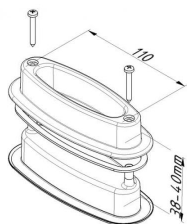

HANDLE

ARTICLE: 5093.1

Plastic handle for industrial and garage doors
Material: Nylon, Black
includes: black bolts and nuts

Factory price: 5.80 € excl. VAT / piece
Weight: 0.340 kg **Shipping class:** Standard

HANDLE

ARTICLE: 5407.1

Plastic handle for garage doors
Material: Nylon, Black
Includes seal and screws

Factory price: 2.86 € excl. VAT / piece
Weight: 0.070 kg **Shipping class:** Standard

HANDLE FOR INTERIOR