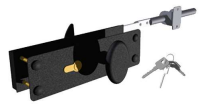

LOCKS AND HANDLES

LOCK SET 200MM LOCK PIN

ARTICLE: 45200

set consists of: a lock box (1 pcs), a doorplate (1 pcs), a door-handle (1 pcs), 200 mm lock pin (1 pcs), slide bars (2 pcs), a set of screws and bolts

colour: zinc white

Factory price: € excl. VAT / piece

Weight: 1.5 kg **Shipping class:** Standard

COMPLETE CYLINDER LOCK

ARTICLE: 5074

Cylinder lock for garage and industrial doors

Material: Galvanised steel

Includes: 3 keys and 2 brackets

Throw: 50 mm

Factory price: 66.00 € excl. VAT / piece

Weight: 1.740 kg **Shipping class:** Standard

SHOOT BOLT DELTA

ARTICLE: 34283

Shoot bolt for sectional doors

Material: Galvanised steel

Throw: 75 mm

It is possible to attach a lock.

Factory price: 5.20 € excl. VAT / piece

Weight: 0.74 kg **Shipping class:** Standard

EURO CYLINDER LOCK- SYMETRICAL

ARTICLE: 5147

Symmetrical Euro cylinder lock