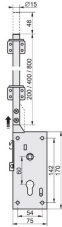

LOCKS AND HANDLES

LOCK SET 200MM LOCK PIN

ARTICLE: 45200

set consists of: a lock box (1 pcs), a doorplate (1 pcs), a door-handle (1 pcs), 200 mm lock pin (1 pcs), slide bars (2 pcs), a set of screws and bolts

Includes: 3 keys and 2 brackets

Throw: 50 mm

Factory price: 66.00 € excl. VAT / piece

Weight: 1.740 kg **Shipping class:** Standard

SHOOT BOLT DELTA

ARTICLE: 34283

Shoot bolt for sectional doors

Material: Galvanised steel

Throw: 75 mm

It is possible to attach a lock.

Factory price: 5.20 € excl. VAT / piece

Weight: 0.74 kg **Shipping class:** Standard

EURO CYLINDER LOCK- SYMETRICAL

ARTICLE: 5147

Symmetrical Euro cylinder lock