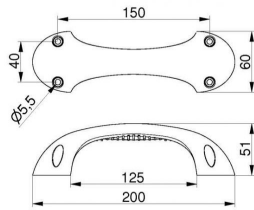

HANDLE

ARTICLE: 5093.1

Plastic handle for industrial and garage doors
Material: Nylon, Black
includes: black bolts and nuts

Factory price: 5.80 € excl. VAT / piece
Weight: 0.340 kg **Shipping class:** Standard

HANDLE

ARTICLE: 5407.1

Plastic handle for garage doors
Material: Nylon, Black
Includes seal and screws

Factory price: 2.86 € excl. VAT / piece
Weight: 0.070 kg **Shipping class:** Standard

HANDLE FOR INTERIOR