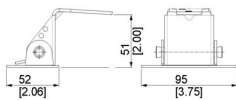

HANDLE

ARTICLE: 5093.1

Plastic handle for industrial and garage doors
Material: Nylon, Black
includes: black bolts and nuts

Factory price: 5.80 € excl. VAT / piece
Weight: 0.340 kg **Shipping class:** Standard

HANDLE

ARTICLE: 5407.1

Plastic handle for garage doors
Material: Nylon, Black
Includes seal and screws

Factory price: 2.86 € excl. VAT / piece
Weight: 0.070 kg **Shipping class:** Standard

HANDLE FOR INTERIOR