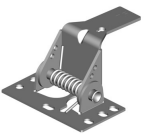

HANDLE

ARTICLE: 5093.1

Plastic handle for industrial and garage doors
Material: Nylon, Black
includes: black bolts and nuts

Factory price: 5.80 € excl. VAT / piece
Weight: 0.340 kg **Shipping class:** Standard

HANDLE

ARTICLE: 5407.1

Plastic handle for garage doors
Material: Nylon, Black
Includes seal and screws

Factory price: 2.86 € excl. VAT / piece
Weight: 0.070 kg **Shipping class:** Standard

HANDLE FOR INTERIOR