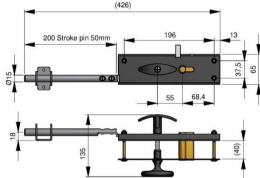

LOCKS AND HANDLES

LOCK SET 200MM LOCK PIN

ARTICLE: 45200

set consists of: a lock box (1 pcs), a doorplate (1 pcs), a door-handle (1 pcs), 200 mm lock pin (1 pcs), slide bars (2 pcs), a set of screws and bolts

Includes: 3 keys and 2 brackets

Throw: 50 mm

Factory price: 66.00 € excl. VAT / piece

Weight: 1.740 kg **Shipping class:** Standard

SHOOT BOLT DELTA

ARTICLE: 34283

Shoot bolt for sectional doors

Material: Galvanised steel

Throw: 75 mm

It is possible to attach a lock.

Factory price: 5.20 € excl. VAT / piece

Weight: 0.74 kg **Shipping class:** Standard

EURO CYLINDER LOCK- SYMETRICAL

ARTICLE: 5147

Symmetrical Euro cylinder lock