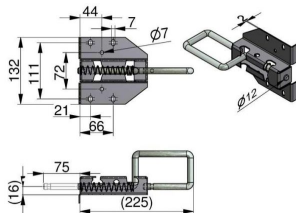

LOCKS AND HANDLES

LOCK SET 200MM LOCK PIN

ARTICLE: 45200

set consists of: a lock box (1 pcs), a doorplate (1 pcs), a door-handle (1 pcs), 200 mm lock pin (1 pcs), slide bars (2 pcs), a set of screws and bolts

Includes: 3 keys and 2 brackets

Throw: 50 mm

Factory price: 66.00 € excl. VAT / piece

Weight: 1.740 kg **Shipping class:** Standard

SHOOT BOLT DELTA

ARTICLE: 34283

Shoot bolt for sectional doors

Material: Galvanised steel

Throw: 75 mm

It is possible to attach a lock.

Factory price: 5.20 € excl. VAT / piece

Weight: 0.74 kg **Shipping class:** Standard

EURO CYLINDER LOCK- SYMETRICAL

ARTICLE: 5147

Symmetrical Euro cylinder lock