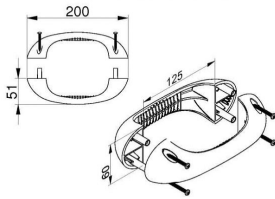

HANDLE

ARTICLE: 5093.1

Plastic handle for industrial and garage doors
Material: Nylon, Black
includes: black bolts and nuts

Factory price: 5.80 € excl. VAT / piece
Weight: 0.340 kg **Shipping class:** Standard

HANDLE

ARTICLE: 5407.1

Plastic handle for garage doors
Material: Nylon, Black
Includes seal and screws

Factory price: 2.86 € excl. VAT / piece
Weight: 0.070 kg **Shipping class:** Standard

HANDLE FOR INTERIOR

ARTICLE: 85100

Plastic handle for industrial and garage doors
Material: ABS, Black

Factory price: 1.70 € excl. VAT / piece
Weight: 0.060 kg **Shipping class:** Standard

HANDLE SET

ARTICLE: 85101

Plastic handle set for industrial and garage doors
Material: ABS, Black