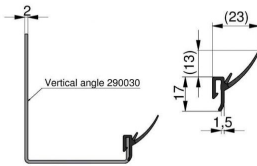

SIDE SEAL L=6060

ARTICLE: 6060

Side seal with double lip
Material: Rubber, black
Length: 6060mm
use together with vertical angle 290030

Factory price: 12.50 € excl. VAT / piece
Weight: 0.00 kg **Shipping class:** Dłużyca

SIDE SEAL / TOP SEALL=4500MM

ARTICLE: 4744P

Side seal / top seal for vertical angle and lintel seal profile
Material: Rubber, black
Length: 4500mm
use together with vertical angle 23690

Factory price: 6.20 € excl. VAT / piece
Weight: 0.590 kg **Shipping class:** Standard

SIDE SEAL / TOP SEAL=4000MM

ARTICLE: 4742P

Side seal / top seal for vertical angle and lintel seal profile
Material: Rubber, black
Length: 4000mm
use together with vertical angle 23690

Factory price: 6.20 € excl. VAT / piece
Weight: 0.00 kg **Shipping class:** Standard

SIDE SEAL / TOP SEAL=5000MM

ARTICLE: 4745P

Side seal / top seal for vertical angle and lintel seal profile
Material: Rubber, black
Length: 5000mm
use together with vertical angle 23690

Factory price: 11.00 € excl. VAT / piece
Weight: 0.650 kg **Shipping class:** Standard