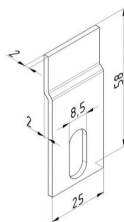

SIDE SEAL / TOP SEAL=4000MM

ARTICLE: 4742P

Side seal / top seal for vertical angle and lintel seal profile
Material: Rubber, black
Length: 4000mm
use together with vertical angle 23690

Factory price: 6.20 € excl. VAT / piece
Weight: 0.00 kg **Shipping class:** Standard

SIDE SEAL / TOP SEAL=5000MM

ARTICLE: 4745P

Side seal / top seal for vertical angle and lintel seal profile
Material: Rubber, black
Length: 5000mm
use together with vertical angle 23690

Factory price: 11.00 € excl. VAT / piece
Weight: 0.650 kg **Shipping class:** Standard

SIDE SEAL / TOP SEAL=6000MM

ARTICLE: 4740P

Side seal / top seal for vertical angle and lintel seal profile
Material: Rubber, black
Length: 6000mm
use together with vertical angle 23690

Factory price: 0.00 € excl. VAT / piece
Weight: 0.780 kg **Shipping class:** Standard

SIDE SEAL L=5060

ARTICLE: 5060

Side seal with double lip
Material: Rubber, black
Length: 5060mm
use together with vertical angle 290030

Factory price: 10.50 € excl. VAT / piece
Weight: 0.00 kg **Shipping class:** Dłużyca