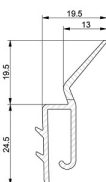

SIDE/TOP SEALS

WEATHERSTRIP 2-LIP BLACK

ARTICLE: B

Weather-strip for vertical angle 23690, 23690-L or 24710.
Material: rubber black

Factory price: € excl. VAT / piece
Weight: 0.14 kg **Shipping class:** Standard

SIDE SEAL, L=3500MM

ARTICLE: 3500

Side seal for vertical tracks of FLEXI FORCE type.
Material: rigid PCV with elastic lip of TPE
For use with vertical tracks 236100.1
Length: 3500 mm

Factory price: 5.00 € excl. VAT / piece
Weight: 0.7 kg **Shipping class:** Dłużyca

SIDE SEAL L=4500MM

ARTICLE: 4500

Side seal for vertical tracks of FLEXI FORCE type.
Material: rigid PVC with elastic lip of TPE
For use with vertical tracks 236100.1
Length: 4500mm

Factory price: 8.50 € excl. VAT / piece
Weight: 0.9 kg **Shipping class:** Dłużyca

SIDE SEAL L=5060

ARTICLE: 5060

Side seal with double lip
Material: Rubber, black
Length: 5060mm
use together with vertical angle 290030

Factory price: 10.50 € excl. VAT / piece
Weight: 0.00 kg **Shipping class:** Dłużyca