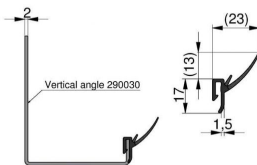

SIDE SEAL L=6060

ARTICLE: 6060

Side seal with double lip
Material: Rubber, black
Length: 6060mm
use together with vertical angle 290030

Factory price: 12.50 € excl. VAT / piece
Weight: 0.00 kg **Shipping class:** Dłużyca

SIDE SEAL / TOP SEALL=4500MM

ARTICLE: 4744P

Side seal / top seal for vertical angle and lintel seal profile
Material: Rubber, black
Length: 4500mm
use together with vertical angle 23690

Factory price: 6.20 € excl. VAT / piece
Weight: 0.590 kg **Shipping class:** Standard

SIDE SEAL / TOP SEAL=4000MM

ARTICLE: 4742P

Side seal / top seal for vertical angle and lintel seal profile
Material: Rubber, black
Length: 4000mm
use together with vertical angle 23690

Factory price: 6.20 € excl. VAT / piece
Weight: 0.00 kg **Shipping class:** Standard

SIDE SEAL / TOP SEAL=5000MM

ARTICLE: 4745P

Side seal / top seal for vertical angle and lintel seal profile
Material: Rubber, black
Length: 5000mm
use together with vertical angle 23690

Factory price: 11.00 € excl. VAT / piece
Weight: 0.650 kg **Shipping class:** Standard