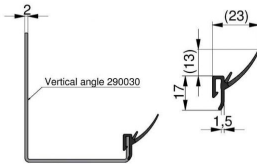

SIDE SEAL L=6060

ARTICLE: 6060

Side seal with double lip
Material: Rubber, black
Length: 6060mm
use together with vertical angle 290030

Factory price: 12.50 € excl. VAT / piece
Weight: 0.00 kg **Shipping class:** Dłużyca

SIDE SEAL / TOP SEALL=4500MM

ARTICLE: 4744P

Side seal / top seal for vertical angle and lintel seal profile
Material: Rubber, black
Length: 4500mm
use together with vertical angle 23690

Factory price: 6.20 € excl. VAT / piece
Weight: 0.590 kg **Shipping class:** Standard

SIDE SEAL / TOP SEAL=4000MM

ARTICLE: 4742P

Side seal / top seal for vertical angle and lintel seal profile
Material: Rubber, black
Length: 4000mm
use together with vertical angle 23690

Factory price: 6.20 € excl. VAT / piece
Weight: 0.00 kg **Shipping class:** Standard

SIDE SEAL / TOP SEAL=5000MM

ARTICLE: 4745P

Side seal / top seal for vertical angle and lintel seal profile
Material: Rubber, black
Length: 5000mm
use together with vertical angle 23690

Factory price: 11.00 € excl. VAT / piece
Weight: 0.650 kg **Shipping class:** Standard