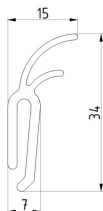

SIDE/TOP SEALS

WEATHERSTRIP 2-LIP BLACK

ARTICLE: B

Weather-strip for vertical angle 23690, 23690-L or 24710.
Material: rubber black

Factory price: € excl. VAT / piece
Weight: 0.14 kg **Shipping class:** Standard

SIDE SEAL, L=3500MM

ARTICLE: 3500

Side seal for vertical tracks of FLEXI FORCE type.
Material: rigid PCV with elastic lip of TPE
For use with vertical tracks 236100.1
Length: 3500 mm

Factory price: 5.00 € excl. VAT / piece
Weight: 0.7 kg **Shipping class:** Dłużyca

SIDE SEAL L=4500MM

ARTICLE: 4500

Side seal for vertical tracks of FLEXI FORCE type.
Material: rigid PVC with elastic lip of TPE
For use with vertical tracks 236100.1
Length: 4500mm

Factory price: 8.50 € excl. VAT / piece
Weight: 0.9 kg **Shipping class:** Dłużyca

SIDE SEAL L=5060

ARTICLE: 5060

Side seal with double lip
Material: Rubber, black
Length: 5060mm
use together with vertical angle 290030

Factory price: 10.50 € excl. VAT / piece
Weight: 0.00 kg **Shipping class:** Dłużyca