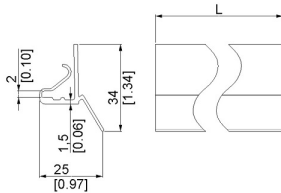

SIDE SEAL / TOP SEAL, L=3100MM

ARTICLE: 17417

Seal for RSX system vertical tracks and lintel profiles

Material: PCV, Black

Length: 3100mm

Factory price: 9.00 € excl. VAT / piece

Weight: 0.434 kg **Shipping class:** Standard

SIDE SEAL / TOP SEAL, L=3520MM

ARTICLE: 17402

Seal for RSX system vertical tracks and lintel profiles

Material: PCV, Black

Length: 3520mm

Factory price: 10.00 € excl. VAT / piece

Weight: 0.493 kg **Shipping class:** Standard

SIDE SEAL L=3060

ARTICLE: 3060

Side seal with double lip
Material: Rubber, black
Length: 3060mm
use together with vertical angle 290030

Factory price: 6.20 € excl. VAT / piece
Weight: 0.00 kg **Shipping class:** Dłużyca

SIDE SEAL L=5060

ARTICLE: 5060

Side seal with double lip
Material: Rubber, black
Length: 5060mm
use together with vertical angle 290030

Factory price: 10.50 € excl. VAT / piece
Weight: 0.00 kg **Shipping class:** Dłużyca