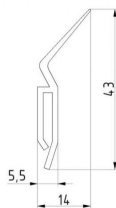

SIDE SEAL / TOP SEALL=4500MM

ARTICLE: 4744P

Side seal / top seal for vertical angle and lintel seal profile
Material: Rubber, black
Length: 4500mm
use together with vertical angle 23690

Factory price: 6.20 € excl. VAT / piece
Weight: 0.590 kg **Shipping class:** Standard

SIDE SEAL / TOP SEAL=4000MM

ARTICLE: 4742P

Side seal / top seal for vertical angle and lintel seal profile
Material: Rubber, black
Length: 4000mm
use together with vertical angle 23690

Factory price: 6.20 € excl. VAT / piece
Weight: 0.00 kg **Shipping class:** Standard

SIDE SEAL / TOP SEAL=5000MM

ARTICLE: 4745P

Side seal / top seal for vertical angle and lintel seal profile
Material: Rubber, black
Length: 5000mm
use together with vertical angle 23690

Factory price: 11.00 € excl. VAT / piece
Weight: 0.650 kg **Shipping class:** Standard

SIDE SEAL / TOP SEAL=6000MM

ARTICLE: 4740P

Side seal / top seal for vertical angle and lintel seal profile
Material: Rubber, black
Length: 6000mm
use together with vertical angle 23690

Factory price: 0.00 € excl. VAT / piece
Weight: 0.780 kg **Shipping class:** Standard