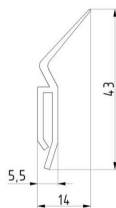

SIDE SEAL L=6060

ARTICLE: 6060

Side seal with double lip
Material: Rubber, black
Length: 6060mm
use together with vertical angle 290030

Factory price: 12.50 € excl. VAT / piece
Weight: 0.00 kg **Shipping class:** Dłużyca

SIDE SEAL / TOP SEALL=4500MM

ARTICLE: 4744P

Side seal / top seal for vertical angle and lintel seal profile
Material: Rubber, black
Length: 4500mm
use together with vertical angle 23690

Factory price: 6.20 € excl. VAT / piece
Weight: 0.590 kg **Shipping class:** Standard

SIDE SEAL / TOP SEAL=4000MM

ARTICLE: 4742P

Side seal / top seal for vertical angle and lintel seal profile
Material: Rubber, black
Length: 4000mm
use together with vertical angle 23690

Factory price: 6.20 € excl. VAT / piece
Weight: 0.00 kg **Shipping class:** Standard

SIDE SEAL / TOP SEAL=5000MM

ARTICLE: 4745P

Side seal / top seal for vertical angle and lintel seal profile
Material: Rubber, black
Length: 5000mm
use together with vertical angle 23690

Factory price: 11.00 € excl. VAT / piece
Weight: 0.650 kg **Shipping class:** Standard