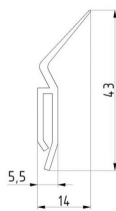

SIDE SEAL L=4060

ARTICLE: 4060

Side seal with double lip
Material: Rubber, black
Length: 4060mm
use together with vertical angle 290030

Factory price: 8.50 € excl. VAT / piece
Weight: 0.00 kg **Shipping class:** Dłużyca

SIDE SEAL L=6060

ARTICLE: 6060

Side seal with double lip
Material: Rubber, black
Length: 6060mm
use together with vertical angle 290030

Factory price: 12.50 € excl. VAT / piece
Weight: 0.00 kg **Shipping class:** Dłużyca

SIDE SEAL / TOP SEALL=4500MM

ARTICLE: 4744P

Side seal / top seal for vertical angle and lintel seal profile
Material: Rubber, black
Length: 4500mm
use together with vertical angle 23690

Factory price: 6.20 € excl. VAT / piece
Weight: 0.590 kg **Shipping class:** Standard

SIDE SEAL / TOP SEAL=4000MM

ARTICLE: 4742P

Side seal / top seal for vertical angle and lintel seal profile
Material: Rubber, black
Length: 4000mm
use together with vertical angle 23690

Factory price: 6.20 € excl. VAT / piece
Weight: 0.00 kg **Shipping class:** Standard