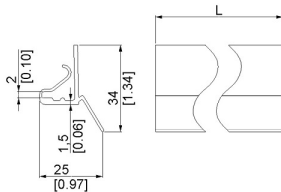

SIDE SEAL / TOP SEAL, L=3520MM

ARTICLE: 17402

Seal for RSX system vertical tracks and lintel profiles

Material: PCV, Black

Length: 3520mm

Factory price: 10.00 € excl. VAT / piece

Weight: 0.493 kg **Shipping class:** Standard

SIDE SEAL / TOP SEAL, L=4520MM

ARTICLE: 17405

Seal for RSX system vertical tracks and lintel profiles

Material: PCV, Black

Length: 4520mm

Factory price: 12.50 € excl. VAT / piece

Weight: 0.63 kg **Shipping class:** Standard

SIDE SEAL L=3060

ARTICLE: 3060

Side seal with double lip
Material: Rubber, black
Length: 3060mm
use together with vertical angle 290030

Factory price: 6.20 € excl. VAT / piece
Weight: 0.00 kg **Shipping class:** Dłużyca

SIDE SEAL L=5060

ARTICLE: 5060

Side seal with double lip
Material: Rubber, black
Length: 5060mm
use together with vertical angle 290030

Factory price: 10.50 € excl. VAT / piece
Weight: 0.00 kg **Shipping class:** Dłużyca