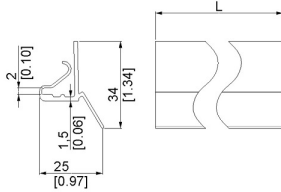

SIDE SEAL, L=3500MM

ARTICLE: 3500

Side seal for vertical tracks of FLEXI FORCE type.
Material: rigid PCV with elastic lip of TPE
For use with vertical tracks 236100.1
Length: 3500 mm

Factory price: 5.00 € excl. VAT / piece
Weight: 0.7 kg **Shipping class:** Dłużyca

SIDE SEAL L=4500MM

ARTICLE: 4500

Side seal for vertical tracks of FLEXI FORCE type.
Material: rigid PVC with elastic lip of TPE
For use with vertical tracks 236100.1
Length: 4500mm

Factory price: 8.50 € excl. VAT / piece
Weight: 0.9 kg **Shipping class:** Dłużyca

SIDE SEAL, L-6000MM

ARTICLE: 6000

Side seal for vertical tracks of FLEXI FORCE type.
Material: rigid PCV with elastic lip of TPE
For use with vertical tracks 236100.1
Length: 6000mm

Factory price: 6.80 € excl. VAT / piece
Weight: 1.2 kg **Shipping class:** Dłużyca

SIDE SEAL L=5060

ARTICLE: 5060

Side seal with double lip
Material: Rubber, black
Length: 5060mm
use together with vertical angle 290030

Factory price: 10.50 € excl. VAT / piece
Weight: 0.00 kg **Shipping class:** Dłużyca