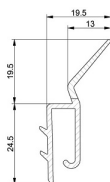

SIDE SEAL, L=3500MM

ARTICLE: 3500

Side seal for vertical tracks of FLEXI FORCE type.
Material: rigid PCV with elastic lip of TPE
For use with vertical tracks 236100.1
Length: 3500 mm

Factory price: 5.00 € excl. VAT / piece
Weight: 0.7 kg **Shipping class:** Dłużyca

SIDE SEAL L=4500MM

ARTICLE: 4500

Side seal for vertical tracks of FLEXI FORCE type.
Material: rigid PVC with elastic lip of TPE
For use with vertical tracks 236100.1
Length: 4500mm

Factory price: 8.50 € excl. VAT / piece
Weight: 0.9 kg **Shipping class:** Dłużyca

SIDE SEAL, L-6000MM

ARTICLE: 6000

Side seal for vertical tracks of FLEXI FORCE type.
Material: rigid PCV with elastic lip of TPE
For use with vertical tracks 236100.1
Length: 6000mm

Factory price: 6.80 € excl. VAT / piece
Weight: 1.2 kg **Shipping class:** Dłużyca

SIDE SEAL L=5060

ARTICLE: 5060

Side seal with double lip
Material: Rubber, black
Length: 5060mm
use together with vertical angle 290030

Factory price: 10.50 € excl. VAT / piece
Weight: 0.00 kg **Shipping class:** Dłużyca