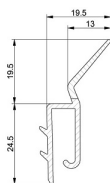

SIDE/TOP SEALS

WEATHERSTRIP 2-LIP BLACK

ARTICLE: B

Weather-strip for vertical angle 23690, 23690-L or 24710.
Material: rubber black

Factory price: € excl. VAT / piece
Weight: 0.14 kg **Shipping class:** Standard

SIDE SEAL, L=3500MM

ARTICLE: 3500

Side seal for vertical tracks of FLEXI FORCE type.
Material: rigid PCV with elastic lip of TPE
For use with vertical tracks 236100.1
Length: 3500 mm

Factory price: 5.00 € excl. VAT / piece
Weight: 0.7 kg **Shipping class:** Dłużyca

SIDE SEAL L=4500MM

ARTICLE: 4500

Side seal for vertical tracks of FLEXI FORCE type.
Material: rigid PVC with elastic lip of TPE
For use with vertical tracks 236100.1
Length: 4500mm

Factory price: 8.50 € excl. VAT / piece
Weight: 0.9 kg **Shipping class:** Dłużyca

SIDE SEAL L=5060

ARTICLE: 5060

Side seal with double lip
Material: Rubber, black
Length: 5060mm
use together with vertical angle 290030

Factory price: 10.50 € excl. VAT / piece
Weight: 0.00 kg **Shipping class:** Dłużyca