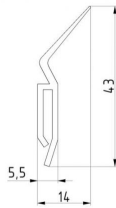

SIDE SEAL L=4060

ARTICLE: 4060

Side seal with double lip
Material: Rubber, black
Length: 4060mm
use together with vertical angle 290030

Factory price: 8.50 € excl. VAT / piece
Weight: 0.00 kg **Shipping class:** Dłużyca

SIDE SEAL L=6060

ARTICLE: 6060

Side seal with double lip
Material: Rubber, black
Length: 6060mm
use together with vertical angle 290030

Factory price: 12.50 € excl. VAT / piece
Weight: 0.00 kg **Shipping class:** Dłużyca

SIDE SEAL / TOP SEALL=4500MM

ARTICLE: 4744P

Side seal / top seal for vertical angle and lintel seal profile
Material: Rubber, black
Length: 4500mm
use together with vertical angle 23690

Factory price: 6.20 € excl. VAT / piece
Weight: 0.590 kg **Shipping class:** Standard

SIDE SEAL / TOP SEAL=4000MM

ARTICLE: 4742P

Side seal / top seal for vertical angle and lintel seal profile
Material: Rubber, black
Length: 4000mm
use together with vertical angle 23690

Factory price: 6.20 € excl. VAT / piece
Weight: 0.00 kg **Shipping class:** Standard