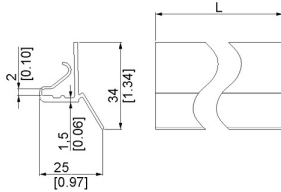

SIDE SEAL / TOP SEAL, L=2850MM

ARTICLE: 17416

Seal for RSX system vertical tracks and lintel profiles

Material: PCV, Black

Length: 2850mm

Factory price: 7.90 € excl. VAT / piece

Weight: 0.434 kg **Shipping class:** Standard

SIDE SEAL / TOP SEAL, L=3100MM

ARTICLE: 17417

Seal for RSX system vertical tracks and lintel profiles

Material: PCV, Black

Length: 3100mm

Factory price: 9.00 € excl. VAT / piece

Weight: 0.434 kg **Shipping class:** Standard

SIDE SEAL L=6060

ARTICLE: 6060

Side seal with double lip
Material: Rubber, black
Length: 6060mm
use together with vertical angle 290030

Factory price: 12.50 € excl. VAT / piece
Weight: 0.00 kg **Shipping class:** Dłużyca

SIDE SEAL L=5060

ARTICLE: 5060

Side seal with double lip
Material: Rubber, black
Length: 5060mm
use together with vertical angle 290030

Factory price: 10.50 € excl. VAT / piece
Weight: 0.00 kg **Shipping class:** Dłużyca