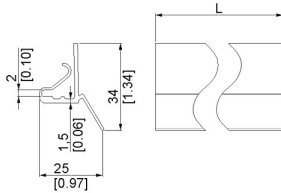

SIDE SEAL, L-6000MM

ARTICLE: 6000

Side seal for vertical tracks of FLEXI FORCE type.
Material: rigid PCV with elastic lip of TPE
For use with vertical tracks 236100.1
Length: 6000mm

Factory price: 6.80 € excl. VAT / piece
Weight: 1.2 kg **Shipping class:** Dłużyca

SIDE SEAL / TOP SEAL, L=2600MM

ARTICLE: 17414

Seal for RSX system vertical tracks and lintel profiles

Material: PCV, Black

Length: 2600mm

Factory price: 7.20 € excl. VAT / piece

Weight: 0.36 kg **Shipping class:** Standard

SIDE SEAL / TOP SEAL, L=2850MM

ARTICLE: 17416

Seal for RSX system vertical tracks and lintel profiles

Material: PCV, Black

Length: 2850mm

Factory price: 7.90 € excl. VAT / piece

Weight: 0.434 kg **Shipping class:** Standard

SIDE SEAL L=5060

ARTICLE: 5060

Side seal with double lip
Material: Rubber, black
Length: 5060mm
use together with vertical angle 290030

Factory price: 10.50 € excl. VAT / piece
Weight: 0.00 kg **Shipping class:** Dłużyca