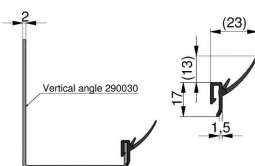

SIDE SEAL / TOP SEAL=4000MM

ARTICLE: 4742P

Side seal / top seal for vertical angle and lintel seal profile
Material: Rubber, black
Length: 4000mm
use together with vertical angle 23690

Factory price: 6.20 € excl. VAT / piece
Weight: 0.00 kg **Shipping class:** Standard

SIDE SEAL / TOP SEAL=5000MM

ARTICLE: 4745P

Side seal / top seal for vertical angle and lintel seal profile
Material: Rubber, black
Length: 5000mm
use together with vertical angle 23690

Factory price: 11.00 € excl. VAT / piece
Weight: 0.650 kg **Shipping class:** Standard

SIDE SEAL / TOP SEAL=6000MM

ARTICLE: 4740P

Side seal / top seal for vertical angle and lintel seal profile
Material: Rubber, black
Length: 6000mm
use together with vertical angle 23690

Factory price: 0.00 € excl. VAT / piece
Weight: 0.780 kg **Shipping class:** Standard

SIDE SEAL L=5060

ARTICLE: 5060

Side seal with double lip
Material: Rubber, black
Length: 5060mm
use together with vertical angle 290030

Factory price: 10.50 € excl. VAT / piece
Weight: 0.00 kg **Shipping class:** Dłużyca