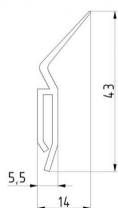

SIDE SEAL / TOP SEAL=6000MM

ARTICLE: 4740P

Side seal / top seal for vertical angle and lintel seal profile
Material: Rubber, black
Length: 6000mm
use together with vertical angle 23690

Factory price: 0.00 € excl. VAT / piece
Weight: 0.780 kg **Shipping class:** Standard

SIDE SEAL CLIP

ARTICLE: 4760P

Clip for installation of seal 24760P as upper seal in lintel
Material: Galvanised steel

Factory price: 1.60 € excl. VAT / piece
Weight: 0.020 kg **Shipping class:** Standard

SIDE SEAL L=5060

ARTICLE: 5060

Side seal with double lip
Material: Rubber, black
Length: 5060mm
use together with vertical angle 290030

Factory price: 10.50 € excl. VAT / piece
Weight: 0.00 kg **Shipping class:** Dłużyca

SIDE SEAL / TOP SEAL=3500MM

ARTICLE: 4741P

Side seal / top seal for vertical angle and lintel seal profile
Material: Rubber, black
Length: 3500mm
use together with vertical angle 23690

Factory price: 7.60 € excl. VAT / piece