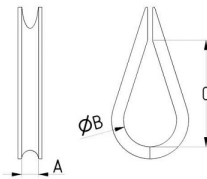

Mounting bracket. To be used in combination with 245900.
Universal.
Material: AISI 304.

Factory price: 0.20 € excl. VAT / piece
Weight: 0.57 kg **Shipping class:** Standard

STAINLESS STEEL TRACK BOLT M6X14MM

ARTICLE: 4910

Stainless steel track bolt M6x14mm
Material: A2

Factory price: 0.20 € excl. VAT / piece

Weight: 0.01 kg **Shipping class:** Standard

SELF DRILLING STAINLESS STEEL SCREW 6,3X35MM

ARTICLE: 4117

Self drilling stainless steel screw with hexagonal head and serrated flange
Material: A2

Factory price: 0.50 € excl. VAT / piece

Weight: 0.01 kg **Shipping class:** Standard

STAINLESS STEEL CABLE THIMBLE Ø 3-4MM