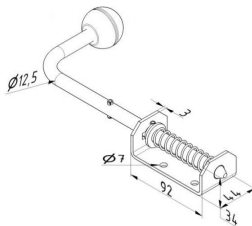

Factory price: 11.00 € excl. VAT / piece

Weight: 0.36 kg **Shipping class:** Standard

STAINLESS STEEL ROLLER 46/11/95 60 KG

ARTICLE: 5250.1

Stainless steel roller 46mm for garage doors
Material: AISI 304
Oś: Ø 11mm, L=95mm
Max load: 60kg

Factory price: 5.60 € excl. VAT / piece

Weight: 0.14 kg **Shipping class:** Standard

STAINLESS STEEL CABLE 7X19 Ø4MM

ARTICLE: 5913

Stainless steel cable 7x19 for garage doors
Material: AISI 304
Diameter: Ø 4mm
Max door weight: 309 kg

Factory price: 2.70 € excl. VAT / piece

Weight: 0.06 kg **Shipping class:** Standard

STAINLESS STEEL CENTRE HINGE

ARTICLE: 5933.1

Stainless steel centre hinge for garage doors
Material: AISI 304

Factory price: 7.60 € excl. VAT / piece
Weight: 0.11 kg **Shipping class:** Standard

STAINLESS STEEL SIDE HINGE

ARTICLE: 5934.1

Stainless steel side hinge with 11mm roller holder for garage doors
Material: AISI 304

Factory price: 13.00 € excl. VAT / piece
Weight: 0.47 kg **Shipping class:** Standard