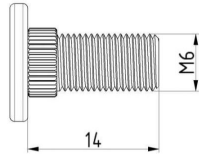

Mounting bracket. To be used in combination with 245900.
Universal.
Material: AISI 304.

Factory price: 0.20 € excl. VAT / piece
Weight: 0.57 kg **Shipping class:** Standard

STAINLESS STEEL TRACK BOLT M6X14MM