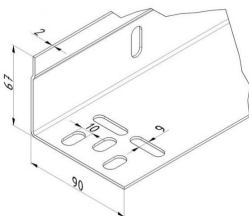

Material: AISI 304

Length: 6000mm

Factory price: 224.34 € excl. VAT / piece

Weight: 8.4 kg **Shipping class:** Dłużyca

STAINLESS STEEL VERTICAL ANGLE

ARTICLE: 3995

Stainless steel vertical angle for residential and industrial garage doors