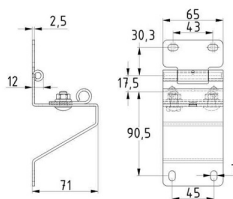

Factory price: 11.00 € excl. VAT / piece

Weight: 0.36 kg **Shipping class:** Standard

STAINLESS STEEL ROLLER 46/11/95 60 KG

ARTICLE: 5250.1

Stainless steel roller 46mm for garage doors
Material: AISI 304
Oś: Ø 11mm, L=95mm
Max load: 60kg

Factory price: 5.60 € excl. VAT / piece

Weight: 0.14 kg **Shipping class:** Standard

STAINLESS STEEL CABLE 7X19 Ø4MM

ARTICLE: 5913

Stainless steel cable 7x19 for garage doors
Material: AISI 304
Diameter: Ø 4mm
Max door weight: 309 kg

Factory price: 2.70 € excl. VAT / piece

Weight: 0.06 kg **Shipping class:** Standard

STAINLESS STEEL CENTRE HINGE

ARTICLE: 5933.1

Stainless steel centre hinge for garage doors
Material: AISI 304

Factory price: 7.60 € excl. VAT / piece
Weight: 0.11 kg **Shipping class:** Standard

STAINLESS STEEL SIDE HINGE

ARTICLE: 5934.1

Stainless steel side hinge with 11mm roller holder for garage doors
Material: AISI 304

Factory price: 13.00 € excl. VAT / piece
Weight: 0.47 kg **Shipping class:** Standard