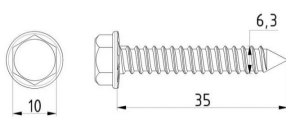

SELF DRILLING STAINLESS STEEL SCREW 6,3X35MM

ARTICLE: 4117

Self drilling stainless steel screw with hexagonal head and serrated flange
Material: A2

Factory price: 0.50 € excl. VAT / piece

Weight: 0.01 kg **Shipping class:** Standard