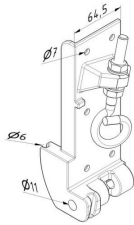

STAINLESS STEEL

BOTTOM ROLLER BRACKET WITH HOOK FOR CABLE

ARTICLE: 5032.1

Bottom roller bracket with hook for cable used in garage and industrial doors.

Material: Aluminium

Max door weight: 600 kg

It can be installed with cable slack switch.