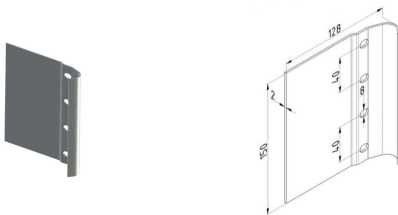

Material: AISI 304

Length: 6000mm

Factory price: 417.00 € excl. VAT / piece

Weight: 13.8 kg **Shipping class:** Dłużyca

STAINLESS STEEL TRACK CONNECTING BRACKET - FLAT

ARTICLE: 4908

Stainless steel flat connecting bracket for residential and industrial garage doors tracks
Material: AISI 304
With perforations for M8 bolts.

Factory price: 6.70 € excl. VAT / piece

Weight: 0.17 kg **Shipping class:** Standard

STAINLESS STEEL TRACK CONNECTING BRACKET - FLAT

ARTICLE: 5940

Stainless steel flat connecting bracket for residential and industrial garage doors tracks
Material: AISI 304
With 4 perforations