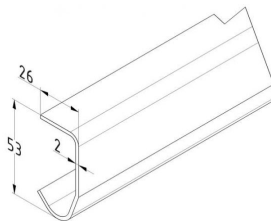

STAINLESS STEEL VERTICAL TRACK

ARTICLE: 6000

Stainless steel vertical track for residential and industrial garage doors

Material: AISI 304

Length: 6000mm

Factory price: 224.34 € excl. VAT / piece

Weight: 8.4 kg **Shipping class:** Dłużyca