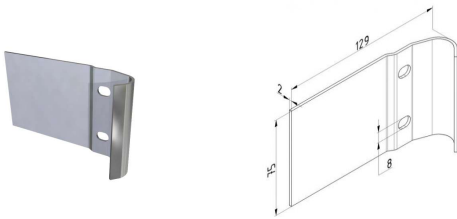

Material: AISI 304

Length: 6000mm

Factory price: 224.34 € excl. VAT / piece

Weight: 8.4 kg **Shipping class:** Dłużyca

STAINLESS STEEL VERTICAL ANGLE

ARTICLE: 3995

Stainless steel vertical angle for residential and industrial garage doors

Material: AISI 304

Length: 6000mm

Factory price: 417.00 € excl. VAT / piece

Weight: 13.8 kg **Shipping class:** Dłużyca

STAINLESS STEEL TRACK CONNECTING BRACKET - FLAT

ARTICLE: 4908

Stainless steel flat connecting bracket for residential and industrial garage doors tracks
Material: AISI 304
With perforations for M8 bolts.

Factory price: 6.70 € excl. VAT / piece

Weight: 0.17 kg **Shipping class:** Standard

STAINLESS STEEL TRACK CONNECTING BRACKET - FLAT

ARTICLE: 5940

Stainless steel flat connecting bracket for residential and industrial garage doors tracks
Material: AISI 304
With 4 perforations