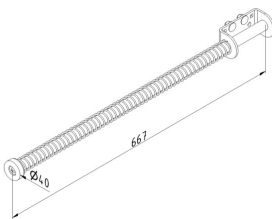

BUMPER SPRING STAINLESS STEEL

ARTICLE: 45900

Stainless steel spring bumper.
Material: AISI 304.

Factory price: 0.20 € excl. VAT / piece
Weight: 0.98 kg **Shipping class:** Standard