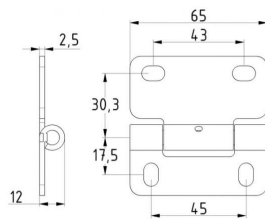

STAINLESS STEEL CENTRE HINGE

ARTICLE: 5933.1

Stainless steel centre hinge for garage doors
Material: AISI 304

Factory price: 7.60 € excl. VAT / piece
Weight: 0.11 kg **Shipping class:** Standard