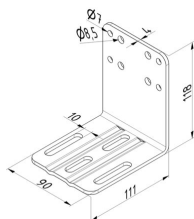

BRACKET FOR STAINLES STEEL BUMPER 245900

ARTICLE: 45901

Mounting bracket. To be used in combination with 245900.
Universal.
Material: AISI 304.

Factory price: 0.20 € excl. VAT / piece
Weight: 0.57 kg **Shipping class:** Standard