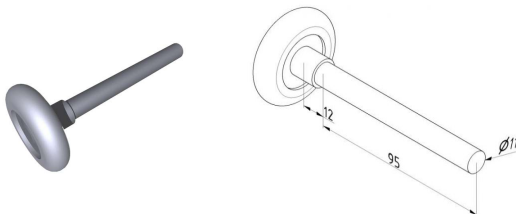

Material: AISI 304

Length: 6000mm

Factory price: 417.00 € excl. VAT / piece

Weight: 13.8 kg **Shipping class:** Dłużyca

STAINLESS STEEL TRACK CONNECTING BRACKET - FLAT

ARTICLE: 4908

Stainless steel flat connecting bracket for residential and industrial garage doors tracks
Material: AISI 304
With perforations for M8 bolts.

Factory price: 6.70 € excl. VAT / piece

Weight: 0.17 kg **Shipping class:** Standard

STAINLESS STEEL TRACK CONNECTING BRACKET - FLAT

ARTICLE: 5940

Stainless steel flat connecting bracket for residential and industrial garage doors tracks
Material: AISI 304
With 4 perforations

Factory price: 11.00 € excl. VAT / piece

Weight: 0.36 kg **Shipping class:** Standard

STAINLESS STEEL ROLLER 46/11/95 60 KG

ARTICLE: 5250.1

Stainless steel roller 46mm for garage doors
Material: AISI 304
Oś: Ø 11mm, L=95mm
Max load: 60kg

Factory price: 5.60 € excl. VAT / piece

Weight: 0.14 kg **Shipping class:** Standard

STAINLESS STEEL CABLE 7X19 Ø4MM

ARTICLE: 5913

Stainless steel cable 7x19 for garage doors
Material: AISI 304
Diameter: Ø 4mm
Max door weight: 309 kg