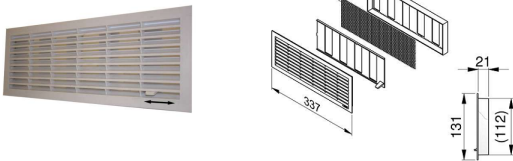

WINDOWS

VENTILATION GRILL OUTSIDE PART (B)

ARTICLE: B

Ventilation grille with insect mesh
Outside part (B) not adjustable. For one opening in door there are required 2 ventilation grills: outside part (B) and inside part (FB).
Material: ABS, White
Dimensions outside: 335x130mm
Dimensions cut-out: 320x115mm
Część zewnętrzna nieregulowana (B). Do jednego otworu w bramie potrzebne są 2 kratki: zewnętrzna (B) i wewnętrzna (FB).

Factory price: 5.40 € excl. VAT / piece
Weight: 0.16 kg **Shipping class:** Standard

VENTILATION GRILL CLOSABLE, INSIDE PART (FB)

ARTICLE: FB

Ventilation grille with insect mesh
Inside part (FB) is adjustable. For one opening in door there are required 2 ventilation grills: outside part (B) and inside part (FB).
Material: ABS, White
Dimensions outside: 335x130mm
Dimensions cut-out: 320x115mm

Factory price: 9.50 € excl. VAT / piece
Weight: 0.28 kg **Shipping class:** Standard

VENTILATION GRILLE CLOSABLE, INSIDE PART (FB)

ARTICLE: FB

Ventilation grille without insect mesh
Inside part (FB) is adjustable. For one opening in door there are required 2 ventilation grills: outside part (B) and inside part (FB).
Material: ABS, Black
Dimensions outside: 335x130mm
Dimensions cut-out: 320x115mm

Factory price: 9.50 € excl. VAT / piece
Weight: 0.28 kg **Shipping class:** Standard