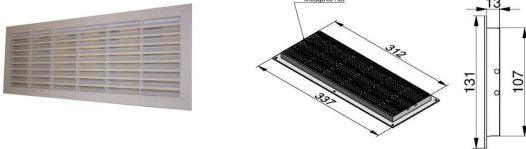

WINDOWS

VENTILATION GRILL OUTSIDE PART (B)

ARTICLE: B

Ventilation grille with insect mesh
Outside part (B) not adjustable. For one opening in door there are required 2 ventilation grills: outside part (B) and inside part (FB).
Material: ABS, White
Dimensions outside: 335x130mm
Dimensions cut-out: 320x115mm
Część zewnętrzna nieregulowana (B). Do jednego otworu w bramie potrzebne są 2 kratki: zewnętrzna (B) i wewnętrzna (FB).

Factory price: 5.40 € excl. VAT / piece
Weight: 0.16 kg **Shipping class:** Standard

VENTILATION GRILL CLOSABLE, INSIDE PART (FB)

ARTICLE: FB

Ventilation grille with insect mesh
Inside part (FB) is adjustable. For one opening in door there are required 2 ventilation grills: outside part (B) and inside part (FB).
Material: ABS, White
Dimensions outside: 335x130mm
Dimensions cut-out: 320x115mm

Factory price: 9.50 € excl. VAT / piece
Weight: 0.28 kg **Shipping class:** Standard

VENTILATION GRILLE CLOSABLE, INSIDE PART (FB)

ARTICLE: FB

Ventilation grille without insect mesh
Inside part (FB) is adjustable. For one opening in door there are required 2 ventilation grills: outside part (B) and inside part (FB).
Material: ABS, Black
Dimensions outside: 335x130mm
Dimensions cut-out: 320x115mm

Factory price: 9.50 € excl. VAT / piece
Weight: 0.28 kg **Shipping class:** Standard