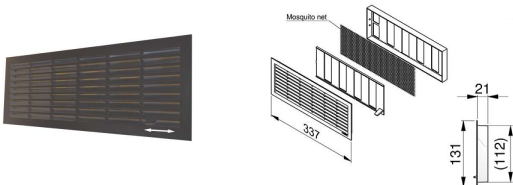

WINDOWS

VENTILATION GRILL OUTSIDE PART (B)

ARTICLE: B

Ventilation grille with insect mesh
Outside part (B) not adjustable. For one opening in door there are required 2 ventilation grills: outside part (B) and inside part (FB).
Material: ABS, White
Dimensions outside: 335x130mm
Dimensions cut-out: 320x115mm
Część zewnętrzna nieregulowana (B). Do jednego otworu w bramie potrzebne są 2 kratki: zewnętrzna (B) i wewnętrzna (FB).

Factory price: 5.40 € excl. VAT / piece
Weight: 0.16 kg **Shipping class:** Standard

VENTILATION GRILL CLOSABLE, INSIDE PART (FB)

ARTICLE: FB

Ventilation grille with insect mesh
Inside part (FB) is adjustable. For one opening in door there are required 2 ventilation grills: outside part (B) and inside part (FB).
Material: ABS, White
Dimensions outside: 335x130mm
Dimensions cut-out: 320x115mm

Factory price: 9.50 € excl. VAT / piece
Weight: 0.28 kg **Shipping class:** Standard

VENTILATION GRILLE CLOSABLE, INSIDE PART (FB)

ARTICLE: FB

Ventilation grille without insect mesh
Inside part (FB) is adjustable. For one opening in door there are required 2 ventilation grills: outside part (B) and inside part (FB).
Material: ABS, Black
Dimensions outside: 335x130mm
Dimensions cut-out: 320x115mm

Factory price: 9.50 € excl. VAT / piece
Weight: 0.28 kg **Shipping class:** Standard