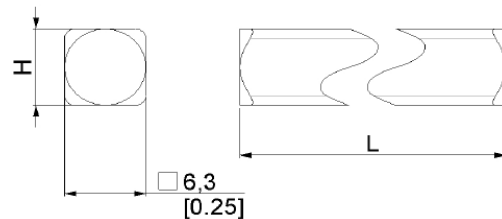

**1/4" X 1/4" STRAIGHT 6,3X6,3MM L=75MM**  
**ARTICLE:** 142590

**Factory price: 33.85 € (excl. VAT) / piece Price without VAT**

## PRODUCT DESCRIPTION

material: steel  
edges: round edges

## ADDITIONAL INFORMATION

<b>Weight</b>	0.035 kg
<b>Producent</b>	D
<b>Materiał</b>	Steel
<b>Zastosowanie</b>	sectional door
<b>Shipping class</b>	Standard