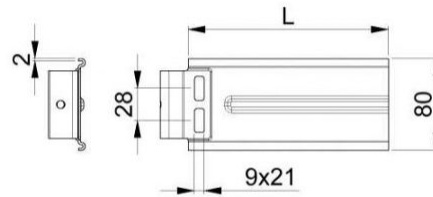

BENT CONNECTION PLATE WITH PERFORATIONS 80X230MM
ARTICLE: 235320

Factory price: 0.00 € (excl. VAT) / piece Price without VAT

PRODUCT DESCRIPTION

Dimensions: 80x230mm

ADDITIONAL INFORMATION

Weight	0.36 kg
Shipping class	Standard