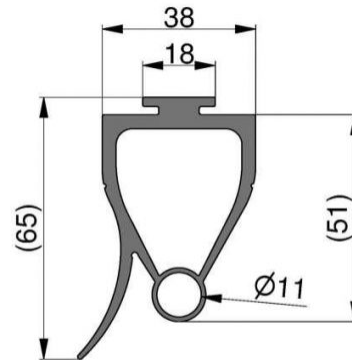

BOTTOM SEAL
ARTICLE: 825103

Factory price: 8.10 € (excl. VAT) / piece Price without VAT

PRODUCT DESCRIPTION

Bottom seal with 11mm diameter tube for optical sensors
Material: Guma
Roll 35m.

ADDITIONAL INFORMATION