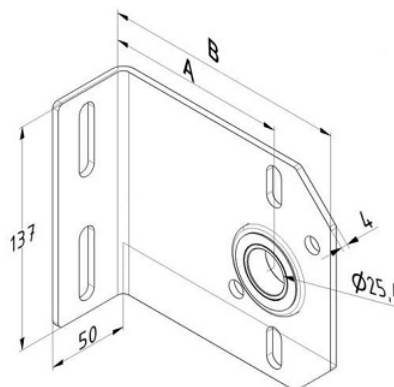

**CENTER BEARING BRACKET, OFFSET 111MM**  
**ARTICLE: 190734**

**Factory price: 9.50 € (excl. VAT) / piece Price without VAT**

**PRODUCT DESCRIPTION**

Intermediate shaft bracket with bearing, offset 111mm  
Material: Galvanised steel 4mm  
Bearing: 25,4mm (1inch)  
Max load 120kg/pcs

**ADDITIONAL INFORMATION**

<b>Weight</b>	0.68 kg
<b>Producent</b>	D
<b>Materiał</b>	Steel
<b>Zastosowanie</b>	sectional door
<b>Shipping class</b>	Standard