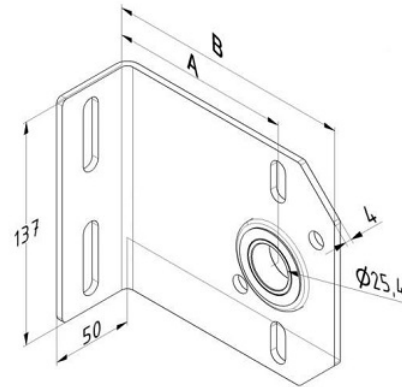

CENTER BEARING BRACKET, OFFSET 111MM
ARTICLE: 13014

Factory price: 9.50 € (excl. VAT) / piece Price without VAT

PRODUCT DESCRIPTION

Intermediate shaft bracket with bearing, offset 111mm
Material: Galvanised steel 4mm
Bearing: 25,4mm (1inch)
Max load 120kg/szt.

ADDITIONAL INFORMATION

Weight	0.81 kg
Producent	D
Materiał	Steel
Zastosowanie	sectional door
Shipping class	Standard