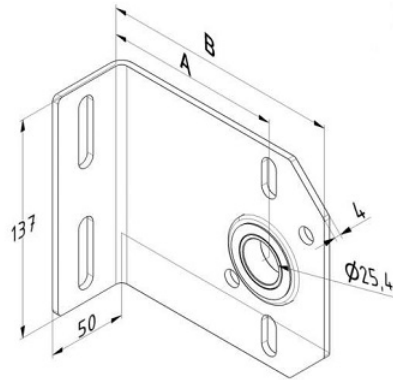

CENTER BEARING BRACKET, OFFSET 152MM
ARTICLE: 13016.1

Factory price: 7.74 € (excl. VAT) / piece Price without VAT

PRODUCT DESCRIPTION

Intermediate shaft bracket with bearing, offset 152mm
Material: Galvanised steel 4mm
Bearing: 25,4mm (1inch)
Max load 100kg/szt.

ADDITIONAL INFORMATION

Weight	0.98 kg
Producent	D
Materiał	Steel
Zastosowanie	sectional door
Shipping class	Standard