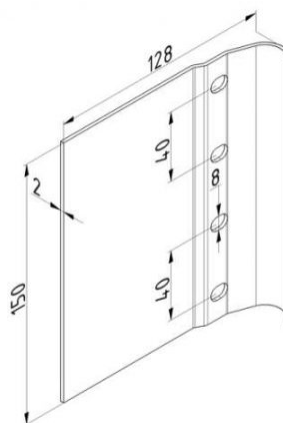

CONNECTION PLATE 150X129MM
ARTICLE: 25240.1

Factory price: 2.18 € (excl. VAT) / piece Price without VAT

PRODUCT DESCRIPTION

Connection plate for mounting vertical tracks to vertical angles
Material: Galvanised steel

ADDITIONAL INFORMATION

Weight 0.35 kg
Shipping class Standard