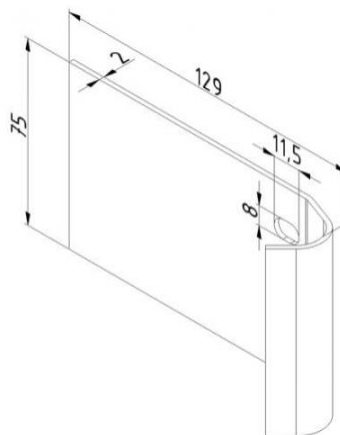

**CONNECTION PLATE**  
**ARTICLE: F**

**Factory price: 1.83 € (excl. VAT) / piece Price without VAT**

**PRODUCT DESCRIPTION**

Connection plate for garage and industrial doors  
Material: Galvanised steel  
Weight: 0,18 kg

**ADDITIONAL INFORMATION**

|                       |          |
|-----------------------|----------|
| <b>Weight</b>         | 0.18 kg  |
| <b>Shipping class</b> | Standard |