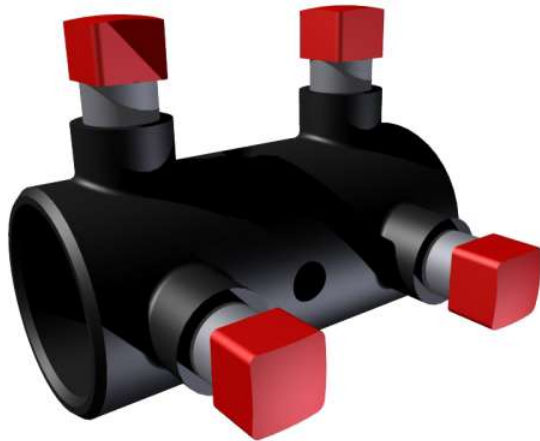

COUPLING FOR 25,4 SHAFT OF RESIDENTIAL DOORS
ARTICLE: 188303

Factory price: 4.40 € (excl. VAT) / piece Price without VAT

PRODUCT DESCRIPTION

Coupling for 25,4 shaft
Material: Galvanised steel
With 4 set screws for shaft fixation L=19mm
Length: 65 mm