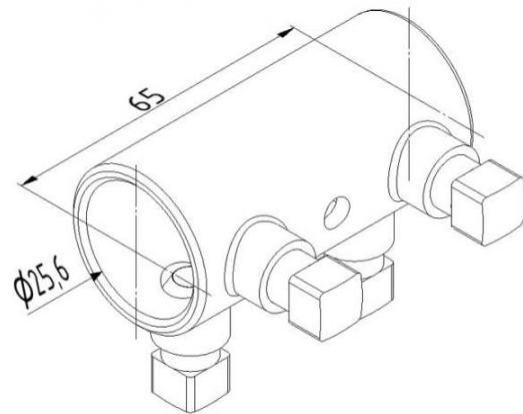

COUPLING FOR 25,4 SHAFT OF RESIDENTIAL DOORS
ARTICLE: 188303

Factory price: 4.40 € (excl. VAT) / piece Price without VAT

PRODUCT DESCRIPTION

Coupling for 25,4 shaft
Material: Galvanised steel
With 4 set screws for shaft fixation L=19mm
Length: 65 mm

ADDITIONAL INFORMATION

Weight	0.18 kg
Shipping class	Standard