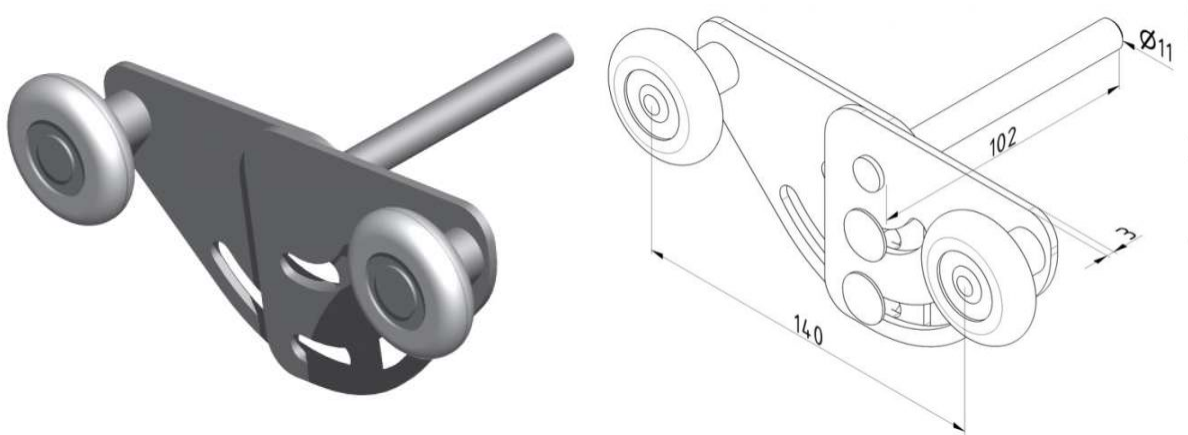

DUPLEX ROLLER 46/11/103 50 KG
ARTICLE: 124655

Factory price: 5.20 € (excl. VAT) / piece Price without VAT

PRODUCT DESCRIPTION

Material: Galvanised steel / plastic
Roller diameter: 46 mm
Roller axis diameter: Ø 11mm, L=103mm
Max Load: 50 kg at 750 000 revolutions

ADDITIONAL INFORMATION

Weight	0.52 kg
Shipping class	Standard