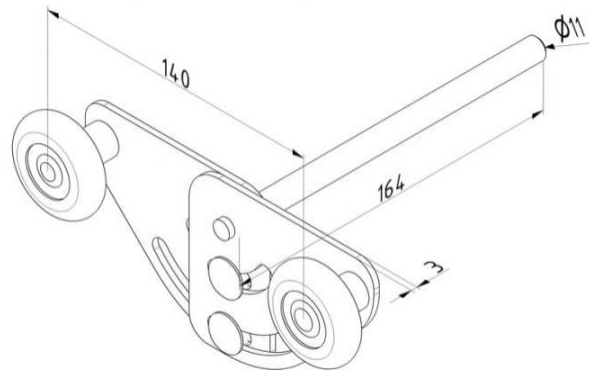

**DUPLEX ROLLER 46/11/164 50 KG**  
**ARTICLE: 124654**

**Factory price: 4.85 € (excl. VAT) / piece Price without VAT**

**PRODUCT DESCRIPTION**

Material: Galvanised steel / plastic  
Roller diameter: 46 mm  
Roller axis diameter:  $\phi 11$ mm, L=164mm  
Max Load: 50 kg at 750 000 revolutions

**ADDITIONAL INFORMATION**

<b>Weight</b>	0.56 kg
<b>Shipping class</b>	Standard