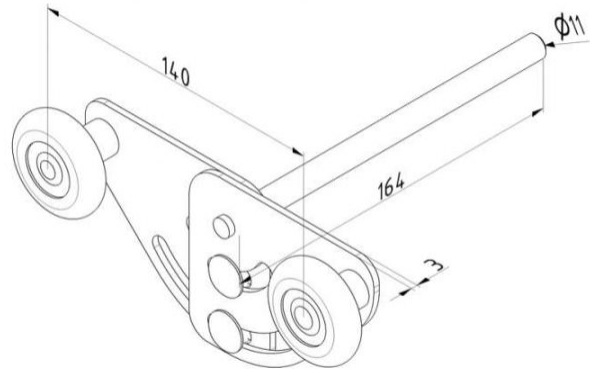

**DUPLEX ROLLER 46/11/164 50 KG**  
**ARTICLE:** 124654

**Factory price: 4.85 € (excl. VAT) / piece Price without VAT**

### PRODUCT DESCRIPTION

Material: Galvanised steel / plastic  
Roller diameter: 46 mm  
Roller axis diameter:  $\phi 11$ mm, L=164mm  
Max Load: 50 kg at 750 000 revolutions

### ADDITIONAL INFORMATION

<b>Weight</b>	0.56 kg
<b>Materiał</b>	Steel
<b>Producent</b>	Cx, D
<b>Zastosowanie</b>	sectional door
<b>Shipping class</b>	Standard