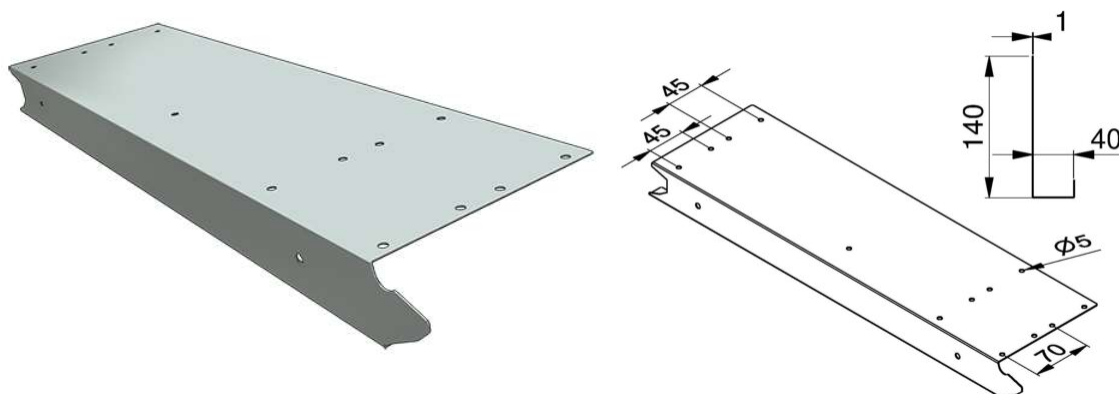

ENDCAP DOUBLE EPCO 40-555MM GALVANIZED RIGHT
ARTICLE: 217093

Factory price: 4.50 € (excl. VAT) / piece Price without VAT

PRODUCT DESCRIPTION

Zinc plated double end cap for EPCO panel with finger pinch safety. Suitable for hinges 25736, 25165 & 230105-106.

ADDITIONAL INFORMATION

Weight	0.67 kg
Materiał	Steel
Zastosowanie	sectional door
Shipping class	Standard