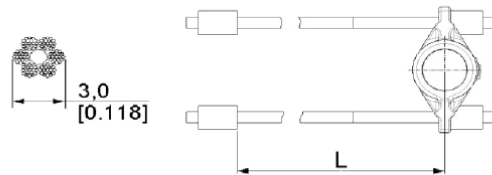

**ERSX LIFT CABLE, MAX DOOR HEIGHT 2500MM**  
**ARTICLE: 213371**

**Factory price: 6.00 € (excl. VAT) / piece Price without VAT**

**PRODUCT DESCRIPTION**

type: 6 x 19  
material: galvanized steel  
max door weight: 140kg  
length: 2900mm  
cable Ø: 3.0mm  
door height: 2500mm  
number of cables for 1 door required: 2pcs

**ADDITIONAL INFORMATION**

<b>Weight</b>	0.2 kg
<b>Producent</b>	Cx
<b>Materiał</b>	Steel
<b>Zastosowanie</b>	sectional door
<b>Shipping class</b>	Standard