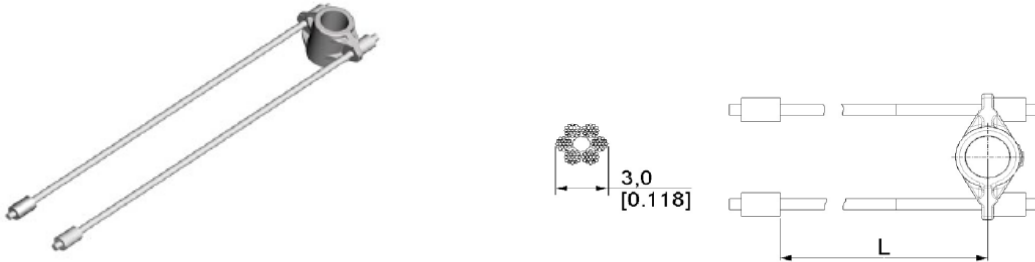

**ERSX LIFT CABLE, MAX DOOR HEIGHT 2625MM**  
**ARTICLE:** 214830

**Factory price: 6.00 € (excl. VAT) / piece Price without VAT**

**PRODUCT DESCRIPTION**

type: 6 x 19  
material: galvanized steel  
max door weight: 140kg  
length: 3025mm  
cable Ø: 3.0mm  
door height: 2625mm  
number of cables for 1 door required: 2pcs

**ADDITIONAL INFORMATION**

<b>Weight</b>	0.23 kg
<b>Producent</b>	Cx
<b>Materiał</b>	Steel
<b>Zastosowanie</b>	sectional door
<b>Shipping class</b>	Standard