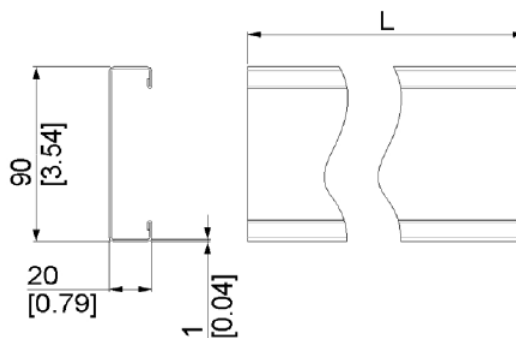

**ERSX LINTEL 90X3500X1,0MM**  
**ARTICLE:** 214145

**Factory price: € (excl. VAT) / piece Price without VAT**

**PRODUCT DESCRIPTION**

material: galvanized steel  
system: eRSX

**ADDITIONAL INFORMATION**

**Weight** 4.2 kg

**Measurement unit** piece

**Shipping class**