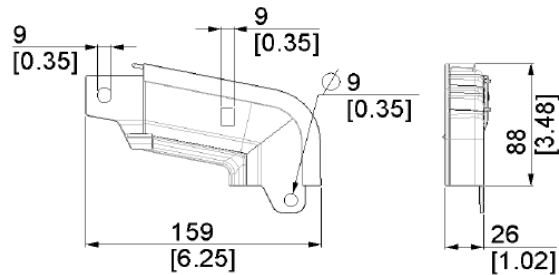

ERSX SHORT HORN CAST RIGHT
ARTICLE: 212249

Factory price: € (excl. VAT) / piece Price without VAT

PRODUCT DESCRIPTION

material: shot blasted aluminium

ADDITIONAL INFORMATION

Weight	N/A
Measurement unit	piece
Materiał	Aluminium
Producent	
Zastosowanie	sectional door
Shipping class	