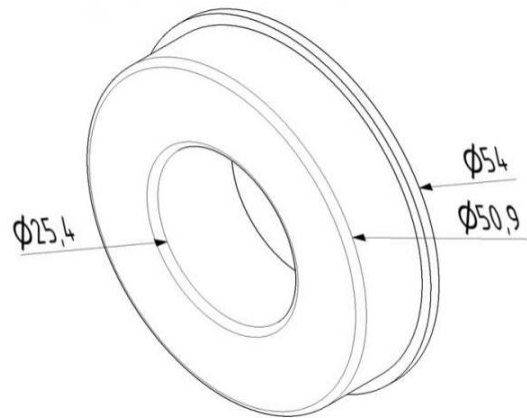

HEAVY DUTY BEARING 25,4MM -380 KG
ARTICLE: 171509

Factory price: 4.50 € (excl. VAT) / piece Price without VAT

PRODUCT DESCRIPTION

Heavy duty bearing 25,4mm (1inch)
Material: reinforced galvanised steel
Max load: 380 kg

ADDITIONAL INFORMATION

Weight	0.14 kg
Shipping class	Standard