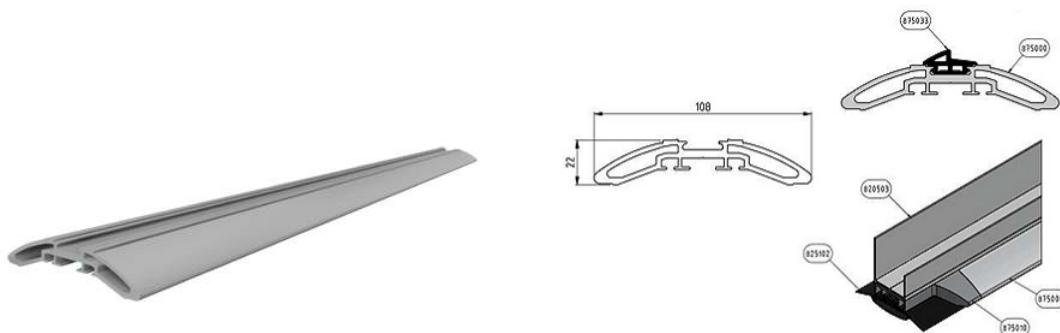

**LOW THRESHOLD PROFILE FOR PASS DOOR L=2920MM**  
**ARTICLE: 2920**

**Factory price: 60.14 € (excl. VAT) / piece Price without VAT**

**PRODUCT DESCRIPTION**

Low threshold profile for pass door, anodised aluminum, L=2920mm, to be used with bottom profile 820503 and seals 825102 and 875033

**ADDITIONAL INFORMATION**

<b>Weight</b>	3 kg
<b>Producent</b>	D
<b>Materiał</b>	Aluminium
<b>Zastosowanie</b>	sectional door
<b>Shipping class</b>	Dłużyca