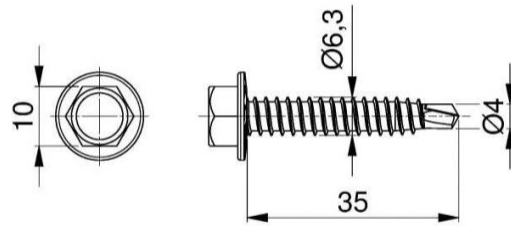

SELF DRILLING SCREW 6,3X35MM
ARTICLE: 14027

Factory price: 10.50 € (excl. VAT) / piece Price without VAT

PRODUCT DESCRIPTION

Self drilling screw 6,3x35mm with hexagonal flange head M10 with drill Ø4 for fixing hinges to door panels
Material: Galvanised steel

ADDITIONAL INFORMATION

Weight	1 kg
Producent	D
Materiał	Steel
Zastosowanie	sectional door
Shipping class	Standard