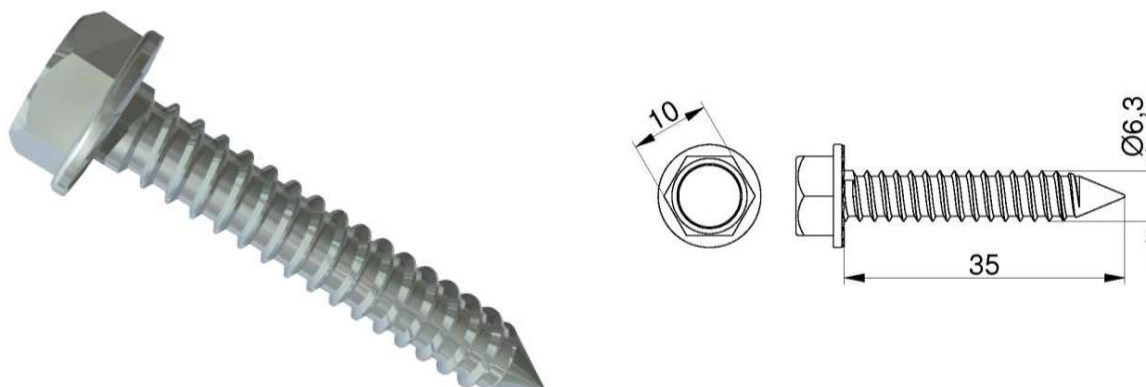

**SELF TAPPING HEXAGONAL FLANGED SCREW 6,3X35MM**  
**ARTICLE:** 14017

**Factory price: 10.00 € (excl. VAT) / piece Price without VAT**

**PRODUCT DESCRIPTION**

Self tapping hexagonal flanged screw 6,3x35 hexagonal head M10 for fixing hinges and brackets to door panels  
Material: Galvanised steel

**ADDITIONAL INFORMATION**

<b>Weight</b>	1 kg
<b>Producent</b>	D
<b>Materiał</b>	Steel
<b>Zastosowanie</b>	sectional door
<b>Shipping class</b>	Standard