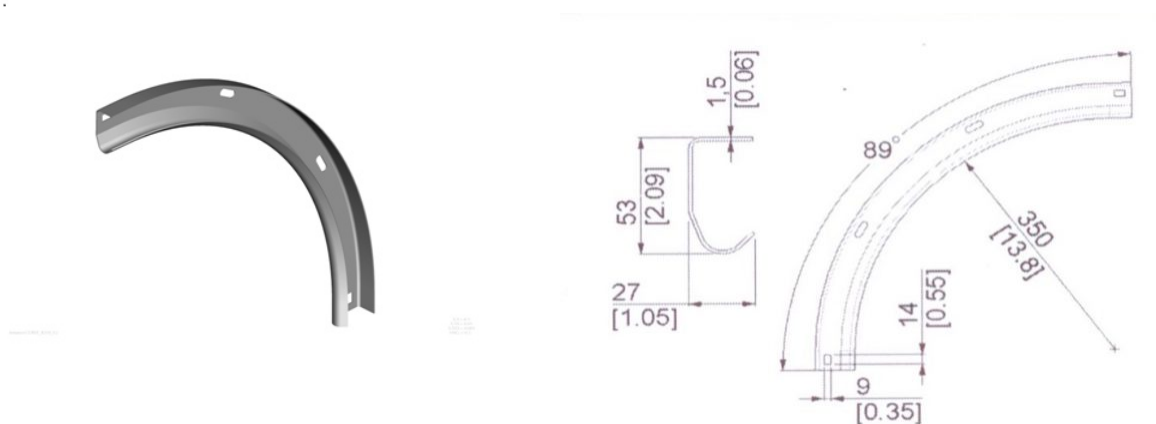

SHORT CURVE R305
ARTICLE: 213014

Factory price: 11.85 € (excl. VAT) / piece Price without VAT

PRODUCT DESCRIPTION

Short curve R=305 for garage doors
Material: Galvanised steel 1,5mm

ADDITIONAL INFORMATION

Weight	0.72 kg
Producent	D
Materiał	Steel
Zastosowanie	sectional door
Shipping class	Standard