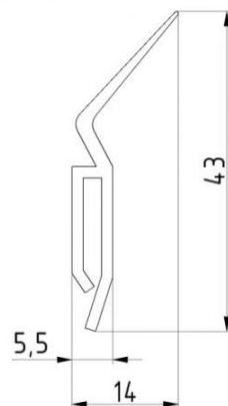

SIDE SEAL / TOP SEAL=6000MM
ARTICLE: 24740P

Factory price: 0.00 € (excl. VAT) / piece Price without VAT

PRODUCT DESCRIPTION

Side seal / top seal for vertical angle and lintel seal profile
Material: Rubber, black
Length: 6000mm
use together with vertical angle 23690

ADDITIONAL INFORMATION

Weight	0.78 kg
Shipping class	Standard