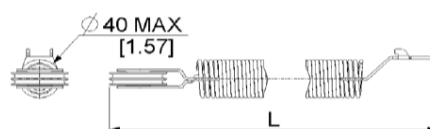

SPRING BG 6320
ARTICLE: 215388

Factory price: 29.00 € (excl. VAT) / piece Price without VAT

PRODUCT DESCRIPTION

Springs are calculated individually for each sectional door depending on door height and weight. For 1 door 2 springs are required.

material: zinc plated steel
eRSX system
double pulley fitting
spring hook fitting
structure: spring filled with inner spring

ADDITIONAL INFORMATION

| | |
|---------------------|---|
| Weight | 1.86 kg |
| Producent | Komponenty do bram Sp. z o.o. Adres: ul. Wycieczkowa 26 91-518 Łódź Polska Kontakt: email:biuro@kdb-polska.pl telefon: +48505331431 |
| Materiał | Steel |
| Zastosowanie | sectional door |