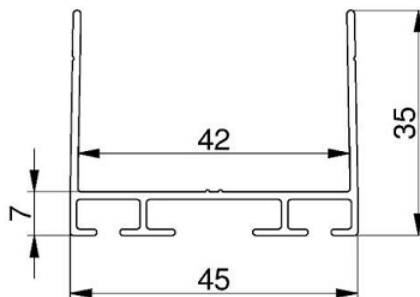

**TOP / BOTTOM PROFILE 42 MM, H=35 MM**  
**ARTICLE: 5050**

**Factory price: 26.16 € (excl. VAT) / piece Price without VAT**

## PRODUCT DESCRIPTION

Profile for 42mm panel for sectional garage and industrial doors  
Material: Not anodized Aluminium  
Length: 5050mm

## ADDITIONAL INFORMATION

<b>Weight</b>	2.26 kg
<b>Shipping class</b>	Dłużyca