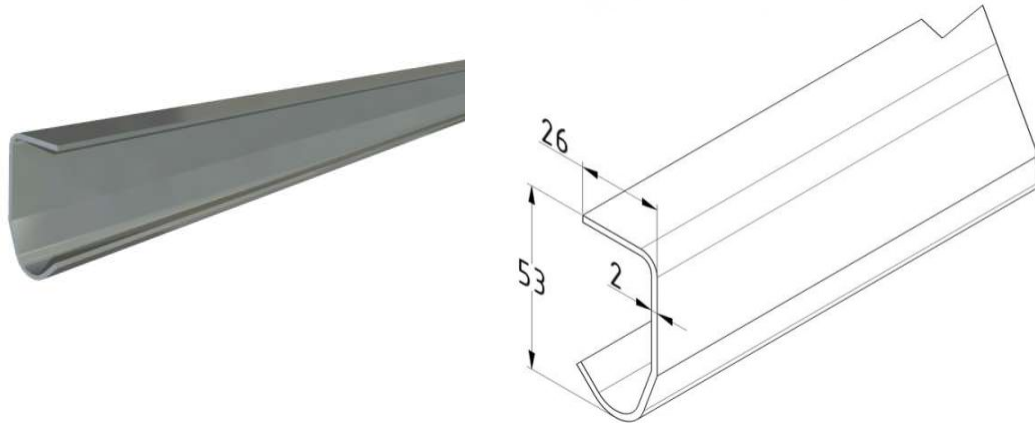

TRACK 2,0MM WITHOUT HOLES, L=6500
ARTICLE: 21650

Factory price: 45.00 € (excl. VAT) / piece Price without VAT

PRODUCT DESCRIPTION

Vertical track 2,0mm for industrial sectional doors
Material: Galvanised steel
Lenght: 6500mm

ADDITIONAL INFORMATION

Weight	9.1 kg
Shipping class	Dłużyca